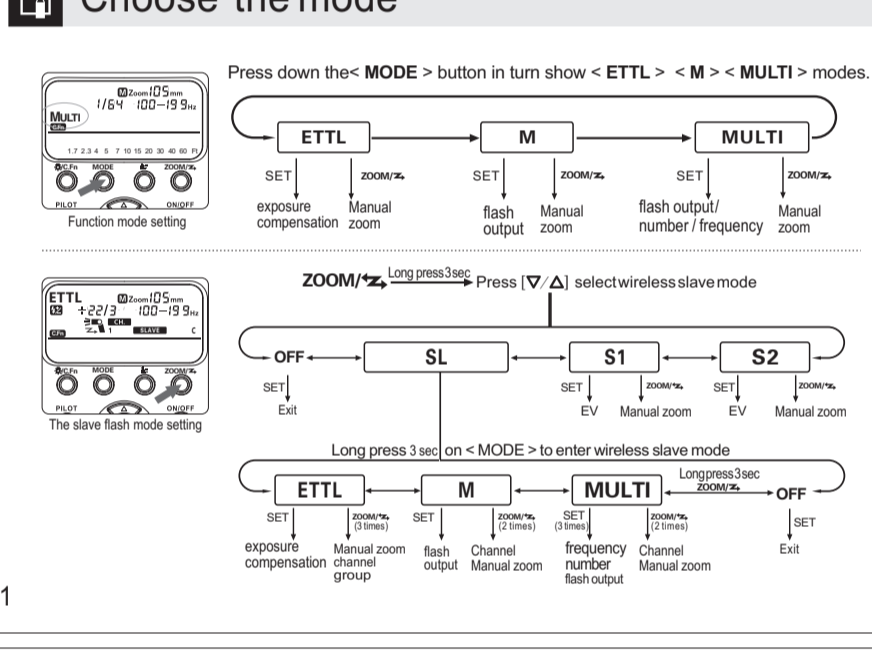

JY680C SPEEDLITE

2013.08 PRINTED IN CHINA

User Manual 使用說明書

catalogue

Table with 2 columns: Item, Page. Includes Warnings, Parts list, Before you start, ETLT flash, Manual flash, Stroboscopic flash, Setting flash coverage, Bounce flash, Wireless group flash, Creating a catchlight, Custom Function, Setting flash ratio output, Specification, Included items.

WARNINGS

1. Corrosive liquids... 2. Corrosive liquids... 3. Never attempt to disassemble... 4. The flash is dropped... 5. If you detect heat... 6. The flash should never be submerged...

CAUTIONS

1. Do not touch the flash with wet hands... 2. Do not apply strong physical shock... 3. Never use active agents... 4. Remove any batteries... 5. Don't exceed the allowed shooting quantity... 6. Do not use the flash in the presence of flammable or explosive gas...

Flash output

Table with 2 columns: Flash output, Flash times. Values range from 1/1 to 1/128 and 10 to 40.

Immediately consult with a doctor. Use only the batteries specified in this instruction manual.

12. Use only the batteries specified... 13. Do not mix battery types... 14. Non-rechargeable batteries... 15. When using standard size (AA, AAA, C/D) or other common rechargeable batteries...

Table with 2 columns: Flash Output, Flash Coverage (mm). Values range from 20 to 105 and 20 to 105.

Table with 2 columns: Item, Specification. Lists technical details like Type, Range, Guide No., etc.

Table with 2 columns: Item, Quantity. Lists included items like Flash pouch, Flash stand, etc.

JY680C 閃光燈

User Manual 使用說明書

目錄

Table with 2 columns: Item, Page. Includes Warnings, Before you start, ETLT flash, Manual flash, Stroboscopic flash, Setting flash coverage, Bounce flash, Wireless group flash, Creating a catchlight, Custom Function, Setting flash ratio output, Specification, Included items.

警告

1. 切勿嘗試拆解... 2. 切勿將閃光燈... 3. 切勿在易燃或易爆氣體... 4. 切勿在閃光燈... 5. 切勿在閃光燈... 6. 切勿在閃光燈... 7. 切勿在閃光燈... 8. 切勿在閃光燈... 9. 切勿在閃光燈... 10. 切勿在閃光燈... 11. 切勿在閃光燈... 12. 切勿在閃光燈... 13. 切勿在閃光燈... 14. 切勿在閃光燈... 15. 切勿在閃光燈... 16. 切勿在閃光燈... 17. 切勿在閃光燈... 18. 切勿在閃光燈... 19. 切勿在閃光燈... 20. 切勿在閃光燈... 21. 切勿在閃光燈... 22. 切勿在閃光燈... 23. 切勿在閃光燈... 24. 切勿在閃光燈... 25. 切勿在閃光燈...

注意

1. 切勿在閃光燈... 2. 切勿在閃光燈... 3. 切勿在閃光燈... 4. 切勿在閃光燈... 5. 切勿在閃光燈... 6. 切勿在閃光燈... 7. 切勿在閃光燈... 8. 切勿在閃光燈... 9. 切勿在閃光燈... 10. 切勿在閃光燈... 11. 切勿在閃光燈... 12. 切勿在閃光燈... 13. 切勿在閃光燈... 14. 切勿在閃光燈... 15. 切勿在閃光燈... 16. 切勿在閃光燈... 17. 切勿在閃光燈... 18. 切勿在閃光燈... 19. 切勿在閃光燈... 20. 切勿在閃光燈... 21. 切勿在閃光燈... 22. 切勿在閃光燈... 23. 切勿在閃光燈... 24. 切勿在閃光燈... 25. 切勿在閃光燈...