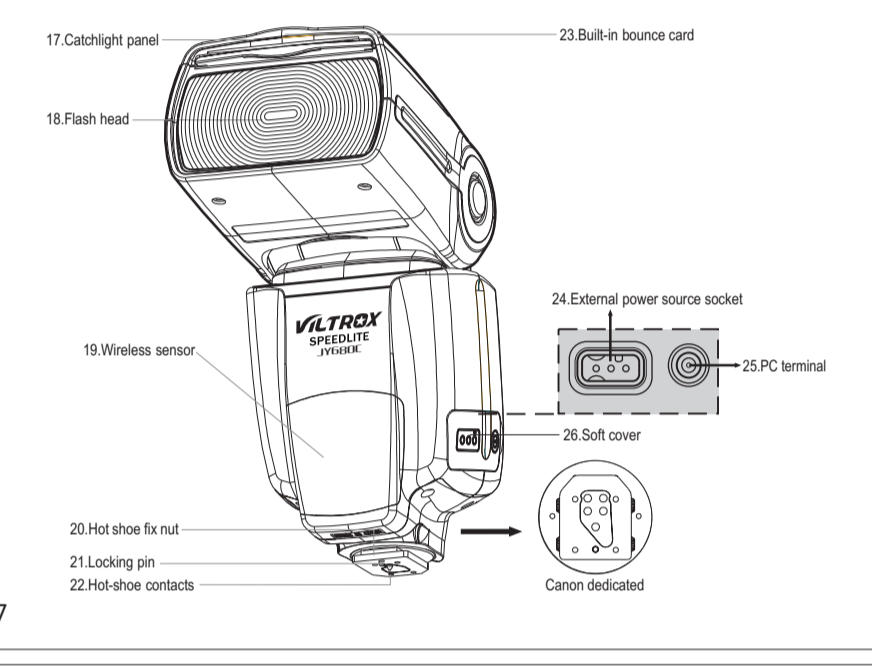

JY680C SPEEDLITE

2013.08 PRINTED IN CHINA

User Manual 使用說明書

catalogue

Table with 2 columns: Item, Page. Includes Warnings, Parts list, Before you start, ETLT flash, Manual flash, Stroboscopic flash, Setting flash coverage, Bounce flash, Wireless group flash, Creating a catchlight, Custom Function, Setting flash ratio output, Specification, Included items.

WARNINGS

1. Corrosive liquids... 2. Corrosive liquids... 3. Never attempt to disassemble... 4. The flash is dropped... 5. If you detect heat... 6. The flash should never be submerged...

CAUTIONS

1. Do not touch the flash with wet hands... 2. Do not apply strong physical shock... 3. Never use active agents... 4. Remove any batteries... 5. Don't exceed the allowed shooting quantity... 6. Do not use the flash in the presence of flammable or explosive gas...

Flash output

Table with 2 columns: Flash output, Flash times. Values range from 1/1 to 1/128 and 10 to 40.

Immediately consult with a doctor. Use only the batteries specified in this instruction manual.

12. Use only the batteries specified... 13. Do not mix battery types... 14. Non-rechargeable batteries... 15. When using standard size (AA, AAA, C/D) or other common rechargeable batteries...

Table with 2 columns: Flash Output, Flash Coverage (mm). Values range from 20 to 105 and 20 to 105.

Table with 2 columns: Item, Specification. Lists technical details like Type, Range, Guide No., etc.

Table with 2 columns: Item, Quantity. Lists included items like Flash pouch, Flash stand, etc.

JY680C 閃光燈

User Manual 使用說明書

目錄

Table with 2 columns: Item, Page. Includes Warnings, Before you start, ETLT flash, Manual flash, Stroboscopic flash, Setting flash coverage, Bounce flash, Wireless group flash, Creating a catchlight, Custom Function, Setting flash ratio output, Specification, Included items.

警告

1. 切勿嘗試拆解... 2. 切勿將閃光燈... 3. 切勿在易燃或易爆氣體... 4. 切勿在閃光燈... 5. 切勿在閃光燈... 6. 切勿在閃光燈... 7. 切勿在閃光燈... 8. 切勿在閃光燈... 9. 切勿在閃光燈... 10. 切勿在閃光燈... 11. 切勿在閃光燈... 12. 切勿在閃光燈... 13. 切勿在閃光燈... 14. 切勿在閃光燈... 15. 切勿在閃光燈... 16. 切勿在閃光燈... 17. 切勿在閃光燈... 18. 切勿在閃光燈... 19. 切勿在閃光燈... 20. 切勿在閃光燈... 21. 切勿在閃光燈... 22. 切勿在閃光燈... 23. 切勿在閃光燈... 24. 切勿在閃光燈... 25. 切勿在閃光燈...

注意

1. 切勿在閃光燈... 2. 切勿在閃光燈... 3. 切勿在閃光燈... 4. 切勿在閃光燈... 5. 切勿在閃光燈... 6. 切勿在閃光燈... 7. 切勿在閃光燈... 8. 切勿在閃光燈... 9. 切勿在閃光燈... 10. 切勿在閃光燈... 11. 切勿在閃光燈... 12. 切勿在閃光燈... 13. 切勿在閃光燈... 14. 切勿在閃光燈... 15. 切勿在閃光燈... 16. 切勿在閃光燈... 17. 切勿在閃光燈... 18. 切勿在閃光燈... 19. 切勿在閃光燈... 20. 切勿在閃光燈... 21. 切勿在閃光燈... 22. 切勿在閃光燈... 23. 切勿在閃光燈... 24. 切勿在閃光燈... 25. 切勿在閃光燈...