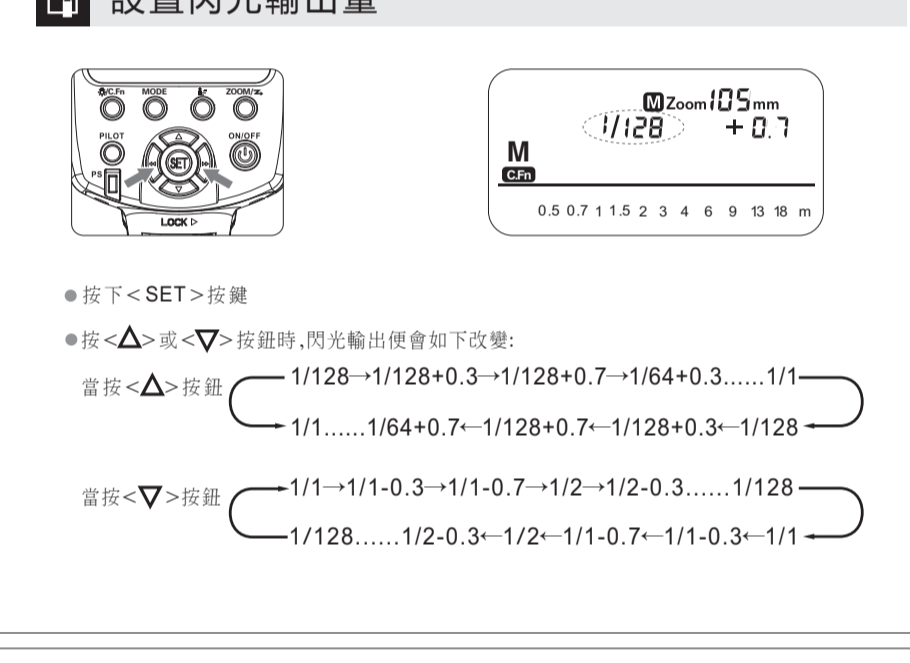

閃光輸出

Table with 2 columns: Flash output, Flash times. Values range from 1/1 to 1/128 and 10 to 40.

Table with 2 columns: Flash Output, Flash Coverage (mm). Values range from 20 to 105 and 20 to 105.

Table with 2 columns: Item, Specification. Lists technical details like Type, Range, Guide No., etc.

Table with 2 columns: Item, Quantity. Lists included items like Flash pouch, Flash stand, etc.