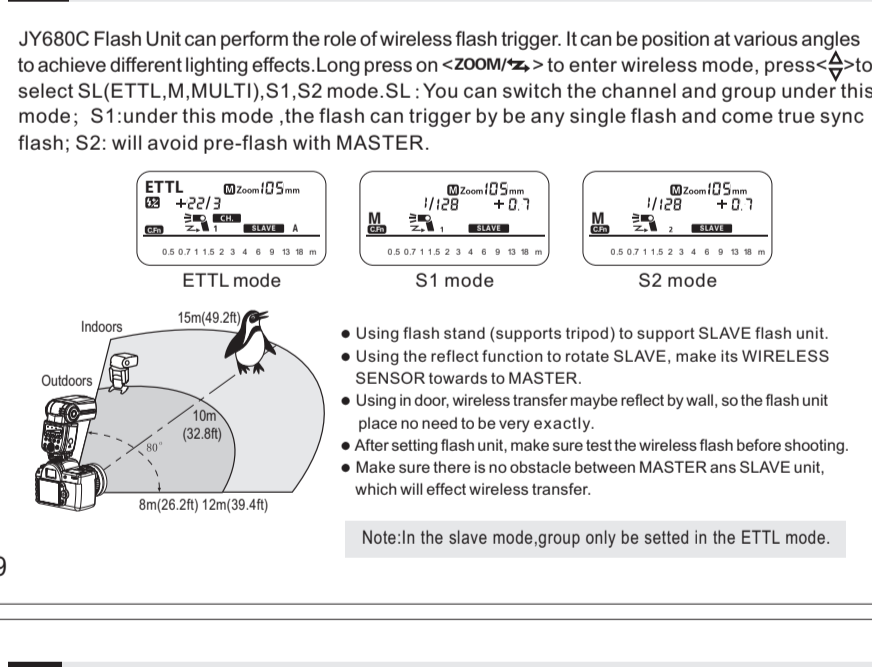

JY680C SPEEDLITE

2013.08 PRINTED IN CHINA

User Manual 使用說明書

catalogue

Table with 2 columns: Item, Page. Includes Warnings, Parts list, Before you start, ETLT flash, Manual flash, Stroboscopic flash, Setting flash coverage, Bounce flash, Wireless group flash, Creating a catchlight, Custom Function, Setting flash ratio output, Specification, Included items.

WARNINGS

1. Corrosive liquids... 2. Corrosive liquids... 3. Never attempt to disassemble... 4. The flash is dropped... 5. If you detect heat... 6. The flash should never be submerged...

CAUTIONS

1. Do not touch the flash with wet hands... 2. Do not apply strong physical shock... 3. Never use active agents... 4. Remove any batteries... 5. Don't exceed the allowed shooting quantity... 6. Do not use the flash in the presence of flammable or explosive gas...

Flash output

Table with 2 columns: Flash output, Flash times. Values range from 1/1 to 1/128 and 10 to 40.

Immediately consult with a doctor. Use only the batteries specified in this instruction manual.

12. Use only the batteries specified... 13. Do not mix battery types... 14. Non-rechargeable batteries... 15. When using standard size (AA, AAA, C/D) or other common rechargeable batteries...

Table with 2 columns: Flash Output, Flash Coverage (mm). Values range from 20 to 105 and 20 to 105.

Table with 2 columns: Item, Specification. Lists technical details like Type, Range, Guide No., etc.

Table with 2 columns: Item, Quantity. Lists included items like Flash pouch, Flash stand, etc.

JY680C 閃光燈

User Manual 使用說明書

目錄

Table with 2 columns: Item, Page. Includes Warnings, Before you start, ETLT flash, Manual flash, Stroboscopic flash, Setting flash coverage, Bounce flash, Wireless group flash, Creating a catchlight, Custom Function, Setting flash ratio output, Specification, Included items.

警告

1. 切勿嘗試拆解... 2. 切勿將閃光燈... 3. 切勿在易燃或易爆氣體... 4. 切勿在閃光燈... 5. 切勿在閃光燈... 6. 切勿在閃光燈... 7. 切勿在閃光燈... 8. 切勿在閃光燈... 9. 切勿在閃光燈... 10. 切勿在閃光燈... 11. 切勿在閃光燈... 12. 切勿在閃光燈... 13. 切勿在閃光燈... 14. 切勿在閃光燈... 15. 切勿在閃光燈... 16. 切勿在閃光燈... 17. 切勿在閃光燈... 18. 切勿在閃光燈... 19. 切勿在閃光燈... 20. 切勿在閃光燈... 21. 切勿在閃光燈... 22. 切勿在閃光燈... 23. 切勿在閃光燈... 24. 切勿在閃光燈... 25. 切勿在閃光燈...

注意

1. 切勿在閃光燈... 2. 切勿在閃光燈... 3. 切勿在閃光燈... 4. 切勿在閃光燈... 5. 切勿在閃光燈... 6. 切勿在閃光燈... 7. 切勿在閃光燈... 8. 切勿在閃光燈... 9. 切勿在閃光燈... 10. 切勿在閃光燈... 11. 切勿在閃光燈... 12. 切勿在閃光燈... 13. 切勿在閃光燈... 14. 切勿在閃光燈... 15. 切勿在閃光燈... 16. 切勿在閃光燈... 17. 切勿在閃光燈... 18. 切勿在閃光燈... 19. 切勿在閃光燈... 20. 切勿在閃光燈... 21. 切勿在閃光燈... 22. 切勿在閃光燈... 23. 切勿在閃光燈... 24. 切勿在閃光燈... 25. 切勿在閃光燈...