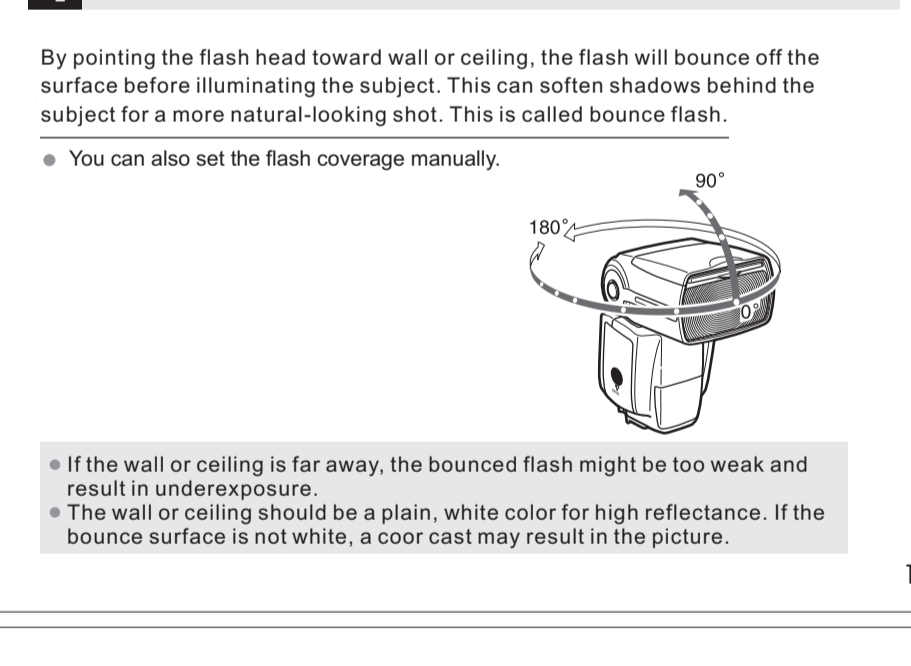

JY680C SPEEDLITE

2013.08 PRINTED IN CHINA

User Manual 使用說明書

catalogue

Table with 2 columns: Item, Page. Includes Warnings, Parts list, Before you start, ETLT flash, Manual flash, Stroboscopic flash, Setting flash coverage, Bounce flash, Wireless group flash, Creating a catchlight, Custom Function, Setting flash ratio output, Specification, Included items.

WARNINGS

1. Corrosive liquids... 2. Corrosive liquids... 3. Never attempt to disassemble... 4. The flash is dropped... 5. If you detect heat... 6. The flash should never be submerged...

CAUTIONS

1. Do not touch the flash with wet hands... 2. Do not apply strong physical shock... 3. Never use active agents... 4. Remove any batteries... 5. Don't exceed the allowed shooting quantity... 6. Do not use the flash in the presence of flammable or explosive gas...

Flash output

Table with 2 columns: Flash output, Flash times. Values range from 1/1 to 1/128 and 10 to 40.

Immediately consult with a doctor. Use only the batteries specified in this instruction manual.

12. Use only the batteries specified... 13. Do not mix battery types... 14. Non-rechargeable batteries... 15. When using standard size (AA, AAA, C/D) or other common rechargeable batteries...

Table with 2 columns: Flash Output, Flash Coverage (mm). Values range from 20 to 105 and 20 to 105.

Table with 2 columns: Item, Specification. Lists technical details like Type, Range, Guide No., etc.

Table with 2 columns: Item, Quantity. Lists included items like Flash pouch, Flash stand, etc.

JY680C 閃光燈

User Manual 使用說明書

目錄

Table with 2 columns: Item, Page. Includes Warnings, Before you start, ETLT flash, Manual flash, Stroboscopic flash, Setting flash coverage, Bounce flash, Wireless group flash, Creating a catchlight, Custom Function, Setting flash ratio output, Specification, Included items.

警告

1. 切勿嘗試拆解... 2. 切勿將閃光燈... 3. 切勿在易燃或易爆氣體... 4. 切勿在閃光燈... 5. 切勿在閃光燈... 6. 切勿在閃光燈... 7. 切勿在閃光燈... 8. 切勿在閃光燈... 9. 切勿在閃光燈... 10. 切勿在閃光燈... 11. 切勿在閃光燈... 12. 切勿在閃光燈... 13. 切勿在閃光燈... 14. 切勿在閃光燈... 15. 切勿在閃光燈... 16. 切勿在閃光燈... 17. 切勿在閃光燈... 18. 切勿在閃光燈... 19. 切勿在閃光燈... 20. 切勿在閃光燈... 21. 切勿在閃光燈... 22. 切勿在閃光燈... 23. 切勿在閃光燈... 24. 切勿在閃光燈... 25. 切勿在閃光燈...

注意

1. 切勿在閃光燈... 2. 切勿在閃光燈... 3. 切勿在閃光燈... 4. 切勿在閃光燈... 5. 切勿在閃光燈... 6. 切勿在閃光燈... 7. 切勿在閃光燈... 8. 切勿在閃光燈... 9. 切勿在閃光燈... 10. 切勿在閃光燈... 11. 切勿在閃光燈... 12. 切勿在閃光燈... 13. 切勿在閃光燈... 14. 切勿在閃光燈... 15. 切勿在閃光燈... 16. 切勿在閃光燈... 17. 切勿在閃光燈... 18. 切勿在閃光燈... 19. 切勿在閃光燈... 20. 切勿在閃光燈... 21. 切勿在閃光燈... 22. 切勿在閃光燈... 23. 切勿在閃光燈... 24. 切勿在閃光燈... 25. 切勿在閃光燈...