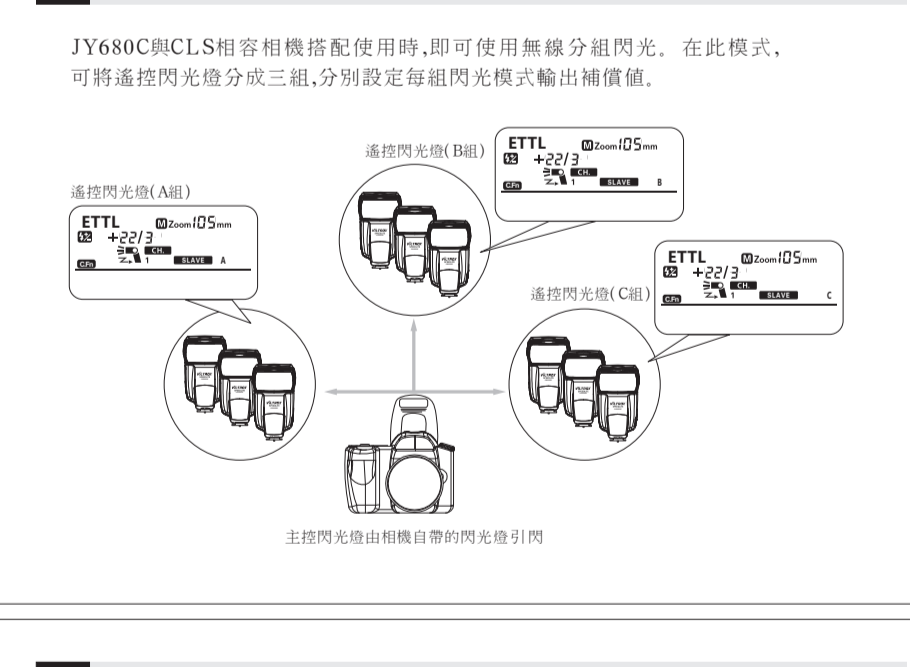

閃光輸出

Table with 2 columns: Flash output, Flash times. Values range from 1/1 to 1/128 and 10 to 40.

Table with 2 columns: Flash Output, Flash Coverage (mm). Values range from 20 to 105 and 20 to 105.

Table with 2 columns: Item, Specification. Lists technical details like Type, Range, Guide No., etc.

Table with 2 columns: Item, Quantity. Lists included items like Flash pouch, Flash stand, etc.