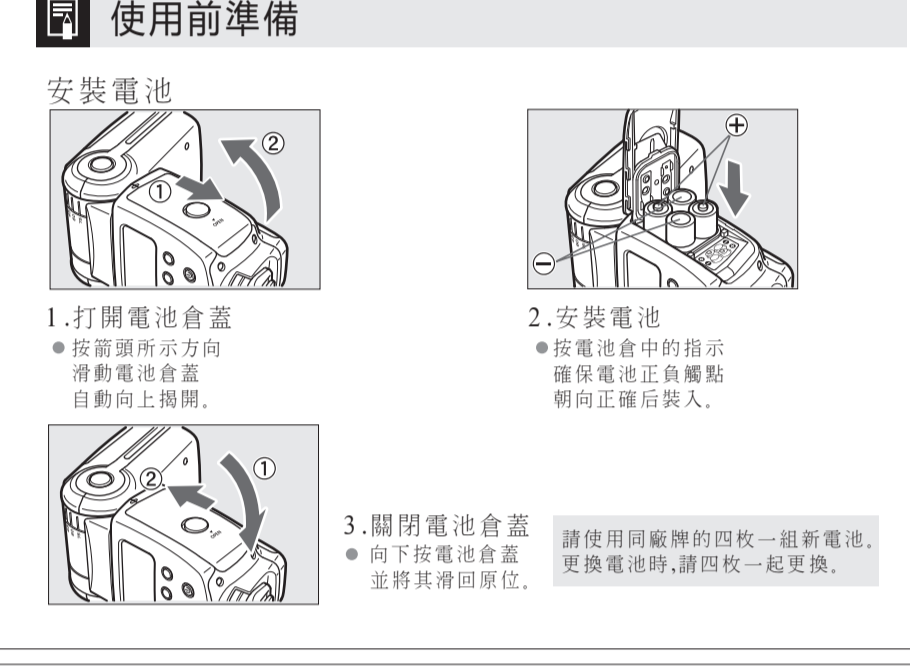

閃光輸出

Table with 2 columns: Flash output, Flash times. Values range from 1/1 to 1/128 and 10 to 40.

Table with 2 columns: Flash Output, Flash Coverage (mm). Values range from 20 to 105 and 20 to 105.

Table with 2 columns: Item, Specification. Lists technical details like Type, Range, Guide No., etc.

Table with 2 columns: Item, Quantity. Lists included items like Flash pouch, Flash stand, etc.