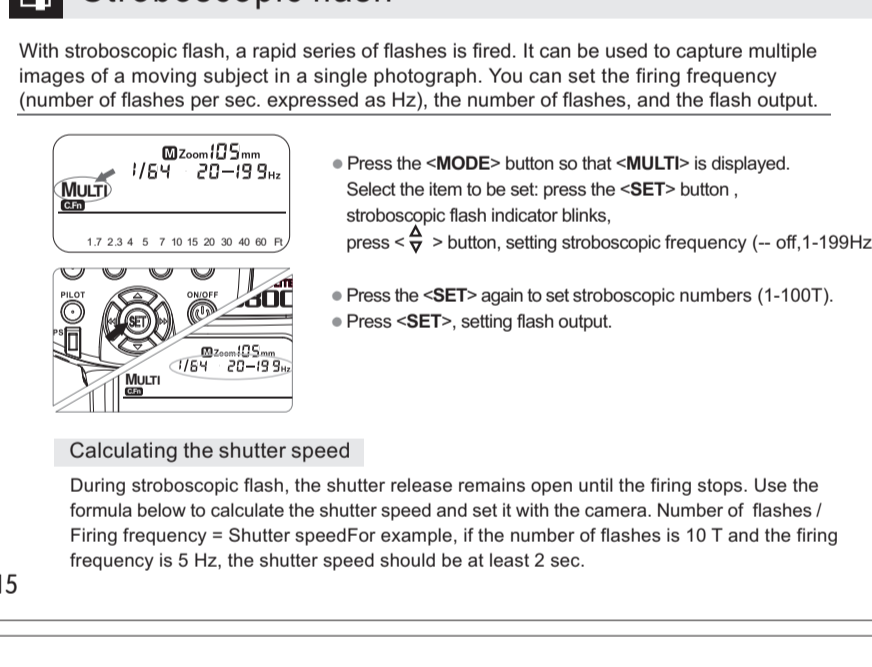

JY680C SPEEDLITE

2013.08 PRINTED IN CHINA

User Manual 使用說明書

catalogue

Table with 2 columns: Item, Page. Includes Warnings, Parts list, Before you start, ETLT flash, Manual flash, Stroboscopic flash, Setting flash coverage, Bounce flash, Wireless group flash, Creating a catchlight, Custom Function, Setting flash ratio output, Specification, Included items.

WARNINGS

1. Corrosive liquids... 2. Corrosive liquids... 3. Never attempt to disassemble... 4. The flash is dropped... 5. If you detect heat... 6. The flash should never be submerged...

CAUTIONS

1. Do not touch the flash with wet hands... 2. Do not apply strong physical shock... 3. Never use active agents... 4. Remove any batteries... 5. Don't exceed the allowed shooting quantity... 6. Do not use the flash in the presence of flammable or explosive gas...

Flash output

Table with 2 columns: Flash output, Flash times. Values range from 1/1 to 1/128 and 10 to 40.

Immediately consult with a doctor. Use only the batteries specified in this instruction manual.

12. Use only the batteries specified... 13. Do not mix battery types... 14. Non-rechargeable batteries... 15. When using standard size (AA, AAA, C/D) or other common rechargeable batteries...

Table with 2 columns: Flash Output, Flash Coverage (mm). Values range from 20 to 105 and 20 to 105.

Table with 2 columns: Item, Specification. Lists technical details like Type, Range, Guide No., etc.

Table with 2 columns: Item, Quantity. Lists included items like Flash pouch, Flash stand, etc.

JY680C 閃光燈

User Manual 使用說明書

目錄

Table with 2 columns: Item, Page. Includes Warnings, Before you start, ETLT flash, Manual flash, Stroboscopic flash, Setting flash coverage, Bounce flash, Wireless group flash, Creating a catchlight, Custom Function, Setting flash ratio output, Specification, Included items.

警告

1. 切勿嘗試拆解... 2. 切勿將閃光燈... 3. 切勿在易燃或易爆氣體... 4. 切勿在閃光燈... 5. 切勿在閃光燈... 6. 切勿在閃光燈... 7. 切勿在閃光燈... 8. 切勿在閃光燈... 9. 切勿在閃光燈... 10. 切勿在閃光燈... 11. 切勿在閃光燈... 12. 切勿在閃光燈... 13. 切勿在閃光燈... 14. 切勿在閃光燈... 15. 切勿在閃光燈... 16. 切勿在閃光燈... 17. 切勿在閃光燈... 18. 切勿在閃光燈... 19. 切勿在閃光燈... 20. 切勿在閃光燈... 21. 切勿在閃光燈... 22. 切勿在閃光燈... 23. 切勿在閃光燈... 24. 切勿在閃光燈... 25. 切勿在閃光燈...

注意

1. 切勿在閃光燈... 2. 切勿在閃光燈... 3. 切勿在閃光燈... 4. 切勿在閃光燈... 5. 切勿在閃光燈... 6. 切勿在閃光燈... 7. 切勿在閃光燈... 8. 切勿在閃光燈... 9. 切勿在閃光燈... 10. 切勿在閃光燈... 11. 切勿在閃光燈... 12. 切勿在閃光燈... 13. 切勿在閃光燈... 14. 切勿在閃光燈... 15. 切勿在閃光燈... 16. 切勿在閃光燈... 17. 切勿在閃光燈... 18. 切勿在閃光燈... 19. 切勿在閃光燈... 20. 切勿在閃光燈... 21. 切勿在閃光燈... 22. 切勿在閃光燈... 23. 切勿在閃光燈... 24. 切勿在閃光燈... 25. 切勿在閃光燈...