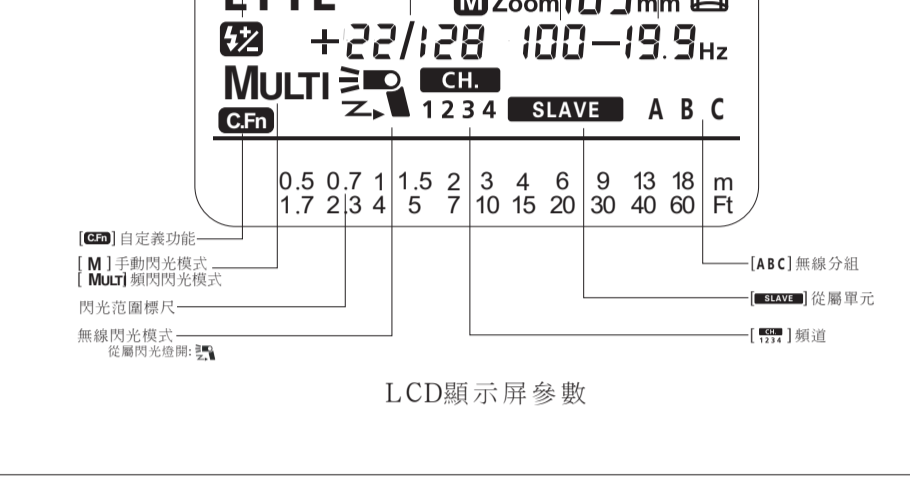

閃光輸出

Table with 2 columns: Flash output, Flash times. Values range from 1/1 to 1/128 and 10 to 40.

Table with 2 columns: Flash Output, Flash Coverage (mm). Values range from 20 to 105 and 20 to 105.

Table with 2 columns: Item, Specification. Lists technical details like Type, Range, Guide No., etc.

Table with 2 columns: Item, Quantity. Lists included items like Flash pouch, Flash stand, etc.