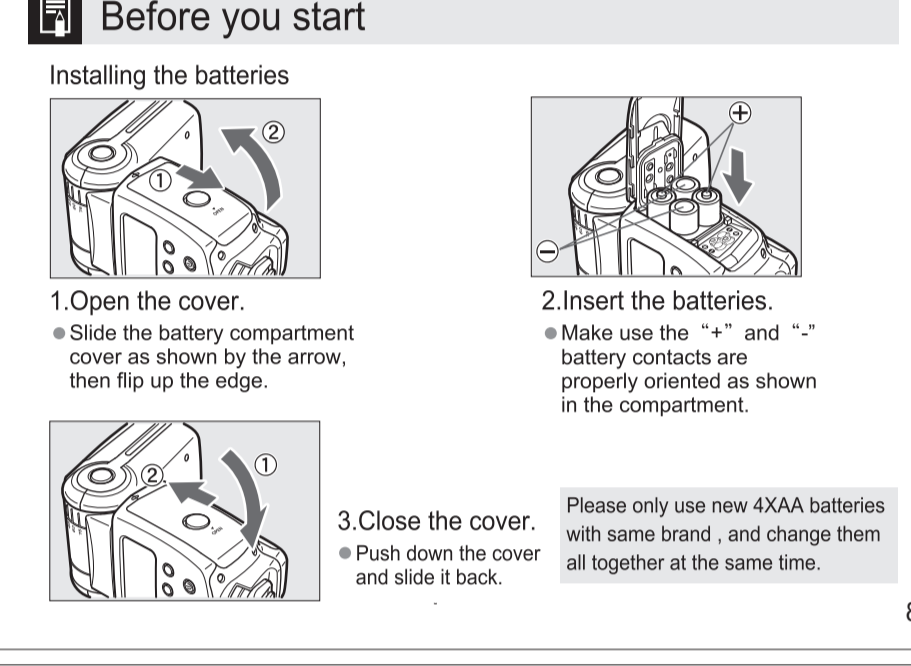

JY680C SPEEDLITE

2013.08 PRINTED IN CHINA

User Manual 使用說明書

catalogue

Table with 2 columns: Item, Page. Includes Warnings, Parts list, Before you start, ETLT flash, Manual flash, Stroboscopic flash, Setting flash coverage, Bounce flash, Wireless group flash, Creating a catchlight, Custom Function, Setting flash ratio output, Specification, Included items.

WARNINGS

1. Corrosive liquids... 2. Corrosive liquids... 3. Never attempt to disassemble... 4. The flash is dropped... 5. If you detect heat... 6. The flash should never be submerged...

CAUTIONS

1. Do not touch the flash with wet hands... 2. Do not apply strong physical shock... 3. Never use active agents... 4. Remove any batteries... 5. Don't exceed the allowed shooting quantity... 6. Do not use the flash in the presence of flammable or explosive gas...

Flash output

Table with 2 columns: Flash output, Flash times. Values range from 1/1 to 1/128 and 10 to 40.

Immediately consult with a doctor. Use only the batteries specified in this instruction manual.

12. Use only the batteries specified... 13. Do not mix battery types... 14. Non-rechargeable batteries... 15. When using standard size (AA, AAA, C/D) or other common rechargeable batteries...

Table with 2 columns: Flash Output, Flash Coverage (mm). Values range from 20 to 105 and 20 to 105.

Table with 2 columns: Item, Specification. Lists technical details like Type, Range, Guide No., etc.

Table with 2 columns: Item, Quantity. Lists included items like Flash pouch, Flash stand, etc.

JY680C 閃光燈

User Manual 使用說明書

目錄

Table with 2 columns: Item, Page. Includes Warnings, Before you start, ETLT flash, Manual flash, Stroboscopic flash, Setting flash coverage, Bounce flash, Wireless group flash, Creating a catchlight, Custom Function, Setting flash ratio output, Specification, Included items.

警告

1. 切勿嘗試拆解... 2. 切勿將閃光燈... 3. 切勿在易燃或易爆氣體... 4. 切勿在閃光燈... 5. 切勿在閃光燈... 6. 切勿在閃光燈... 7. 切勿在閃光燈... 8. 切勿在閃光燈... 9. 切勿在閃光燈... 10. 切勿在閃光燈... 11. 切勿在閃光燈... 12. 切勿在閃光燈... 13. 切勿在閃光燈... 14. 切勿在閃光燈... 15. 切勿在閃光燈... 16. 切勿在閃光燈... 17. 切勿在閃光燈... 18. 切勿在閃光燈... 19. 切勿在閃光燈... 20. 切勿在閃光燈... 21. 切勿在閃光燈... 22. 切勿在閃光燈... 23. 切勿在閃光燈... 24. 切勿在閃光燈... 25. 切勿在閃光燈...

注意

1. 切勿在閃光燈... 2. 切勿在閃光燈... 3. 切勿在閃光燈... 4. 切勿在閃光燈... 5. 切勿在閃光燈... 6. 切勿在閃光燈... 7. 切勿在閃光燈... 8. 切勿在閃光燈... 9. 切勿在閃光燈... 10. 切勿在閃光燈... 11. 切勿在閃光燈... 12. 切勿在閃光燈... 13. 切勿在閃光燈... 14. 切勿在閃光燈... 15. 切勿在閃光燈... 16. 切勿在閃光燈... 17. 切勿在閃光燈... 18. 切勿在閃光燈... 19. 切勿在閃光燈... 20. 切勿在閃光燈... 21. 切勿在閃光燈... 22. 切勿在閃光燈... 23. 切勿在閃光燈... 24. 切勿在閃光燈... 25. 切勿在閃光燈...