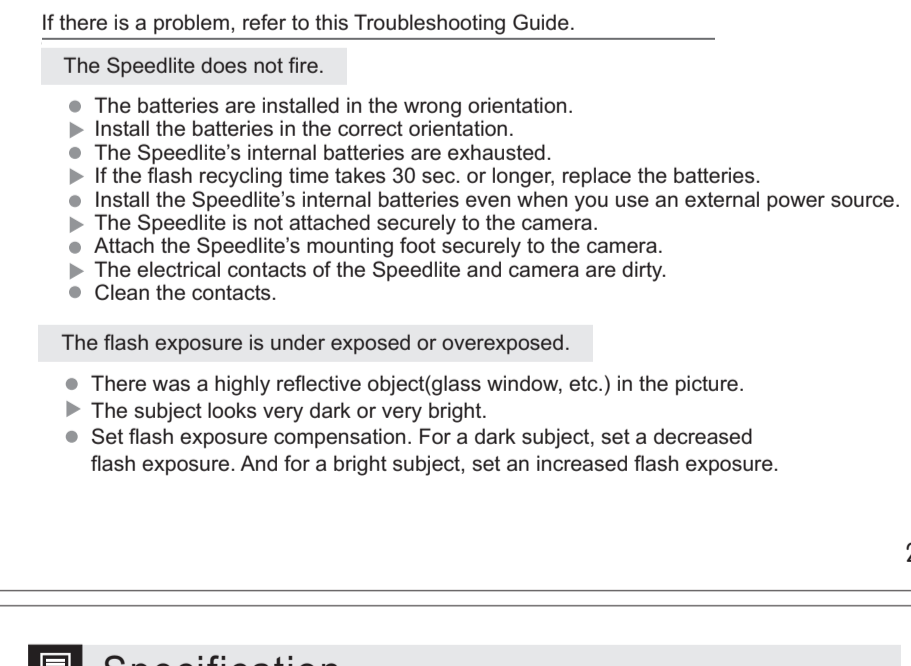

JY680C SPEEDLITE

2013.08 PRINTED IN CHINA

User Manual 使用說明書

catalogue

Table with 2 columns: Item, Page. Includes Warnings, Parts list, Before you start, ETLT flash, Manual flash, Stroboscopic flash, Setting flash coverage, Bounce flash, Wireless group flash, Creating a catchlight, Custom Function, Setting flash ratio output, Specification, Included items.

WARNINGS

1. Corrosive liquids... 2. Corrosive liquids... 3. Never attempt to disassemble... 4. The flash is dropped... 5. If you detect heat... 6. The flash should never be submerged...

CAUTIONS

1. Do not touch the flash with wet hands... 2. Do not apply strong physical shock... 3. Never use active agents... 4. Remove any batteries... 5. Don't exceed the allowed shooting quantity... 6. Do not use the flash in the presence of flammable or explosive gas...

Flash output

Table with 2 columns: Flash output, Flash times. Values range from 1/1 to 1/128 and 10 to 40.

Immediately consult with a doctor. Use only the batteries specified in this instruction manual.

12. Use only the batteries specified... 13. Do not mix battery types... 14. Non-rechargeable batteries... 15. When using standard size (AA, AAA, C/D) or other common rechargeable batteries...

Table with 2 columns: Flash Output, Flash Coverage (mm). Values range from 20 to 105 and 20 to 105.

Table with 2 columns: Item, Specification. Lists technical details like Type, Range, Guide No., etc.

Table with 2 columns: Item, Quantity. Lists included items like Flash pouch, Flash stand, etc.

JY680C 閃光燈

User Manual 使用說明書

目錄

Table with 2 columns: Item, Page. Includes Warnings, Before you start, ETLT flash, Manual flash, Stroboscopic flash, Setting flash coverage, Bounce flash, Wireless group flash, Creating a catchlight, Custom Function, Setting flash ratio output, Specification, Included items.

警告

1. 切勿嘗試拆解... 2. 切勿將閃光燈... 3. 切勿在易燃或易爆氣體... 4. 切勿在閃光燈... 5. 切勿在閃光燈... 6. 切勿在閃光燈... 7. 切勿在閃光燈... 8. 切勿在閃光燈... 9. 切勿在閃光燈... 10. 切勿在閃光燈... 11. 切勿在閃光燈... 12. 切勿在閃光燈... 13. 切勿在閃光燈... 14. 切勿在閃光燈... 15. 切勿在閃光燈... 16. 切勿在閃光燈... 17. 切勿在閃光燈... 18. 切勿在閃光燈... 19. 切勿在閃光燈... 20. 切勿在閃光燈... 21. 切勿在閃光燈... 22. 切勿在閃光燈... 23. 切勿在閃光燈... 24. 切勿在閃光燈... 25. 切勿在閃光燈...

注意

1. 切勿在閃光燈... 2. 切勿在閃光燈... 3. 切勿在閃光燈... 4. 切勿在閃光燈... 5. 切勿在閃光燈... 6. 切勿在閃光燈... 7. 切勿在閃光燈... 8. 切勿在閃光燈... 9. 切勿在閃光燈... 10. 切勿在閃光燈... 11. 切勿在閃光燈... 12. 切勿在閃光燈... 13. 切勿在閃光燈... 14. 切勿在閃光燈... 15. 切勿在閃光燈... 16. 切勿在閃光燈... 17. 切勿在閃光燈... 18. 切勿在閃光燈... 19. 切勿在閃光燈... 20. 切勿在閃光燈... 21. 切勿在閃光燈... 22. 切勿在閃光燈... 23. 切勿在閃光燈... 24. 切勿在閃光燈... 25. 切勿在閃光燈...