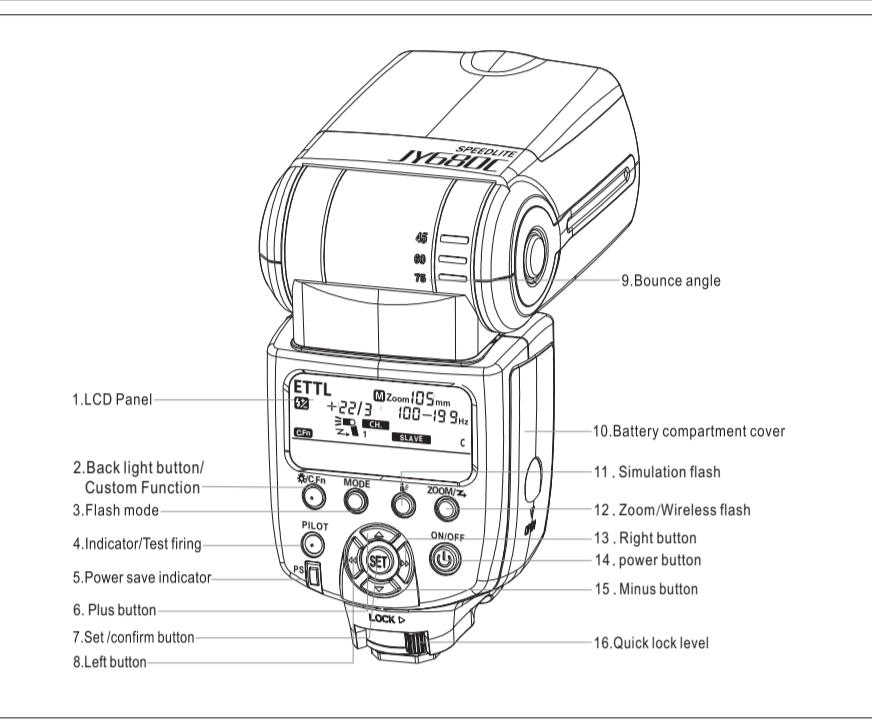

JY680C SPEEDLITE

2013.08 PRINTED IN CHINA

User Manual 使用說明書

catalogue

Table with 2 columns: Item, Page. Includes Warnings, Parts list, Before you start, ETLT flash, Manual flash, Stroboscopic flash, Setting flash coverage, Bounce flash, Wireless group flash, Creating a catchlight, Custom Function, Setting flash ratio output, Specification, Included items.

WARNINGS

1. Corrosive liquids... 2. Corrosive liquids... 3. Never attempt to disassemble... 4. The flash is dropped... 5. If you detect heat... 6. The flash should never be submerged...

CAUTIONS

1. Do not touch the flash with wet hands... 2. Do not apply strong physical shock... 3. Never use active agents... 4. Remove any batteries... 5. Don't exceed the allowed shooting quantity... 6. Do not use the flash in the presence of flammable or explosive gas...

Flash output

Table with 2 columns: Flash output, Flash times. Values range from 1/1 to 1/128 and 10 to 40.

Immediately consult with a doctor. Use only the batteries specified in this instruction manual.

12. Use only the batteries specified... 13. Do not mix battery types... 14. Non-rechargeable batteries... 15. When using standard size (AA, AAA, C/D) or other common rechargeable batteries...

Table with 2 columns: Flash Output, Flash Coverage (mm). Values range from 20 to 105 and 20 to 105.

Table with 2 columns: Item, Specification. Lists technical details like Type, Range, Guide No., etc.

Table with 2 columns: Item, Quantity. Lists included items like Flash pouch, Flash stand, etc.

JY680C 閃光燈

User Manual 使用說明書

目錄

Table with 2 columns: Item, Page. Includes Warnings, Before you start, ETLT flash, Manual flash, Stroboscopic flash, Setting flash coverage, Bounce flash, Wireless group flash, Creating a catchlight, Custom Function, Setting flash ratio output, Specification, Included items.

警告

1. 切勿嘗試拆解... 2. 切勿將閃光燈... 3. 切勿在易燃或易爆氣體... 4. 切勿在閃光燈... 5. 切勿在閃光燈... 6. 切勿在閃光燈... 7. 切勿在閃光燈... 8. 切勿在閃光燈... 9. 切勿在閃光燈... 10. 切勿在閃光燈... 11. 切勿在閃光燈... 12. 切勿在閃光燈... 13. 切勿在閃光燈... 14. 切勿在閃光燈... 15. 切勿在閃光燈... 16. 切勿在閃光燈... 17. 切勿在閃光燈... 18. 切勿在閃光燈... 19. 切勿在閃光燈... 20. 切勿在閃光燈... 21. 切勿在閃光燈... 22. 切勿在閃光燈... 23. 切勿在閃光燈... 24. 切勿在閃光燈... 25. 切勿在閃光燈...

注意

1. 切勿在閃光燈... 2. 切勿在閃光燈... 3. 切勿在閃光燈... 4. 切勿在閃光燈... 5. 切勿在閃光燈... 6. 切勿在閃光燈... 7. 切勿在閃光燈... 8. 切勿在閃光燈... 9. 切勿在閃光燈... 10. 切勿在閃光燈... 11. 切勿在閃光燈... 12. 切勿在閃光燈... 13. 切勿在閃光燈... 14. 切勿在閃光燈... 15. 切勿在閃光燈... 16. 切勿在閃光燈... 17. 切勿在閃光燈... 18. 切勿在閃光燈... 19. 切勿在閃光燈... 20. 切勿在閃光燈... 21. 切勿在閃光燈... 22. 切勿在閃光燈... 23. 切勿在閃光燈... 24. 切勿在閃光燈... 25. 切勿在閃光燈...