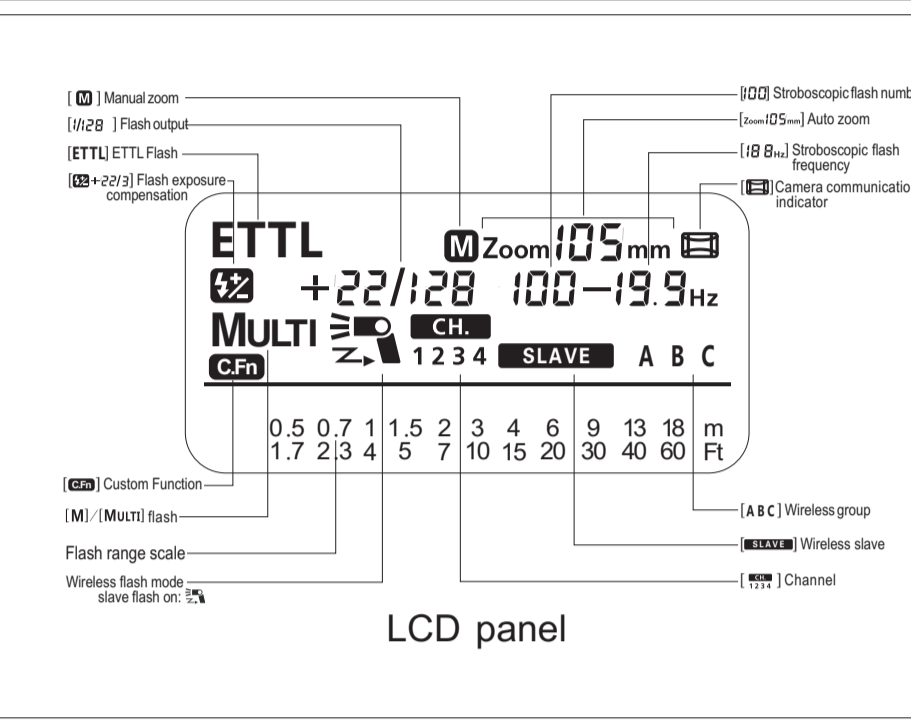

JY680C SPEEDLITE

2013.08 PRINTED IN CHINA

User Manual 使用說明書

catalogue

Table with 2 columns: Item, Page. Includes Warnings, Parts list, Before you start, ETLT flash, Manual flash, Stroboscopic flash, Setting flash coverage, Bounce flash, Wireless group flash, Creating a catchlight, Custom Function, Setting flash ratio output, Specification, Included items.

WARNINGS

1. Corrosive liquids... 2. Corrosive liquids... 3. Never attempt to disassemble... 4. The flash is dropped... 5. If you detect heat... 6. The flash should never be submerged...

CAUTIONS

1. Do not touch the flash with wet hands... 2. Do not apply strong physical shock... 3. Never use active agents... 4. Remove any batteries... 5. Don't exceed the allowed shooting quantity... 6. Do not use the flash in the presence of flammable or explosive gas...

Flash output

Table with 2 columns: Flash output, Flash times. Values range from 1/1 to 1/128 and 10 to 40.

Immediately consult with a doctor. Use only the batteries specified in this instruction manual.

12. Use only the batteries specified... 13. Do not mix battery types... 14. Non-rechargeable batteries... 15. When using standard size (AA, AAA, C/D) or other common rechargeable batteries...

Table with 2 columns: Flash Output, Flash Coverage (mm). Values range from 20 to 105 and 20 to 105.

Table with 2 columns: Item, Specification. Lists technical details like Type, Range, Guide No., etc.

Table with 2 columns: Item, Quantity. Lists included items like Flash pouch, Flash stand, etc.

JY680C 閃光燈

User Manual 使用說明書

目錄

Table with 2 columns: Item, Page. Includes Warnings, Before you start, ETLT flash, Manual flash, Stroboscopic flash, Setting flash coverage, Bounce flash, Wireless group flash, Creating a catchlight, Custom Function, Setting flash ratio output, Specification, Included items.

警告

1. 切勿嘗試拆解... 2. 切勿將閃光燈... 3. 切勿在易燃或易爆氣體... 4. 切勿在閃光燈... 5. 切勿在閃光燈... 6. 切勿在閃光燈... 7. 切勿在閃光燈... 8. 切勿在閃光燈... 9. 切勿在閃光燈... 10. 切勿在閃光燈... 11. 切勿在閃光燈... 12. 切勿在閃光燈... 13. 切勿在閃光燈... 14. 切勿在閃光燈... 15. 切勿在閃光燈... 16. 切勿在閃光燈... 17. 切勿在閃光燈... 18. 切勿在閃光燈... 19. 切勿在閃光燈... 20. 切勿在閃光燈... 21. 切勿在閃光燈... 22. 切勿在閃光燈... 23. 切勿在閃光燈... 24. 切勿在閃光燈... 25. 切勿在閃光燈...

注意

1. 切勿在閃光燈... 2. 切勿在閃光燈... 3. 切勿在閃光燈... 4. 切勿在閃光燈... 5. 切勿在閃光燈... 6. 切勿在閃光燈... 7. 切勿在閃光燈... 8. 切勿在閃光燈... 9. 切勿在閃光燈... 10. 切勿在閃光燈... 11. 切勿在閃光燈... 12. 切勿在閃光燈... 13. 切勿在閃光燈... 14. 切勿在閃光燈... 15. 切勿在閃光燈... 16. 切勿在閃光燈... 17. 切勿在閃光燈... 18. 切勿在閃光燈... 19. 切勿在閃光燈... 20. 切勿在閃光燈... 21. 切勿在閃光燈... 22. 切勿在閃光燈... 23. 切勿在閃光燈... 24. 切勿在閃光燈... 25. 切勿在閃光燈...