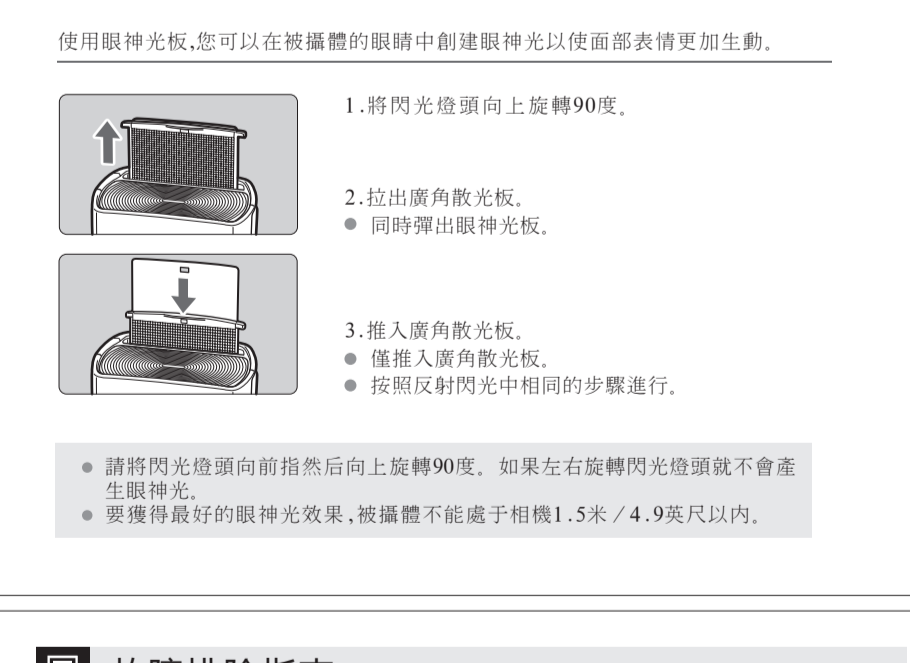

閃光輸出

Table with 2 columns: Flash output, Flash times. Values range from 1/1 to 1/128 and 10 to 40.

Table with 2 columns: Flash Output, Flash Coverage (mm). Values range from 20 to 105 and 20 to 105.

Table with 2 columns: Item, Specification. Lists technical details like Type, Range, Guide No., etc.

Table with 2 columns: Item, Quantity. Lists included items like Flash pouch, Flash stand, etc.