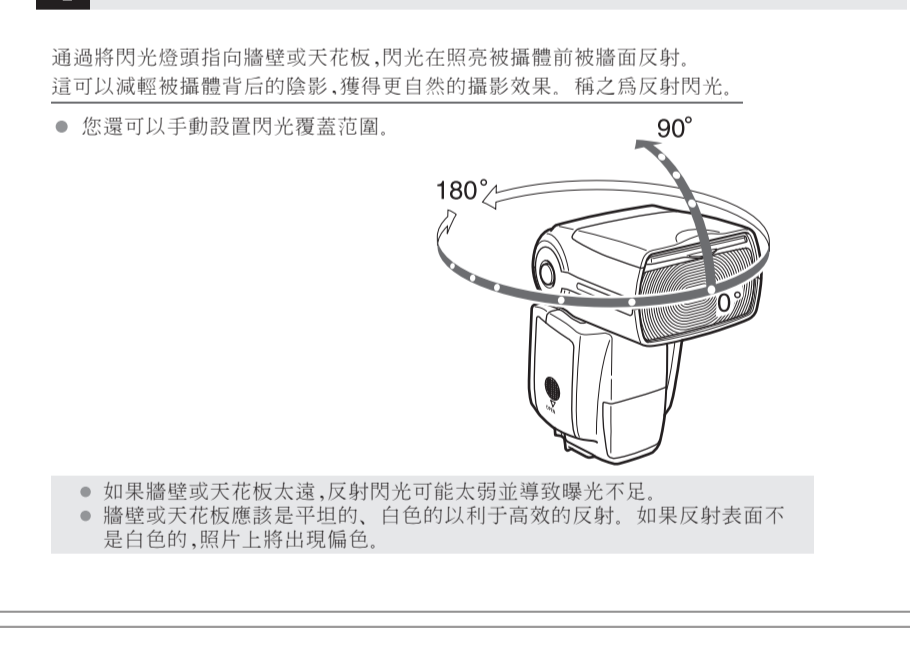

閃光輸出

Table with 2 columns: Flash output, Flash times. Values range from 1/1 to 1/128 and 10 to 40.

Table with 2 columns: Flash Output, Flash Coverage (mm). Values range from 20 to 105 and 20 to 105.

Table with 2 columns: Item, Specification. Lists technical details like Type, Range, Guide No., etc.

Table with 2 columns: Item, Quantity. Lists included items like Flash pouch, Flash stand, etc.