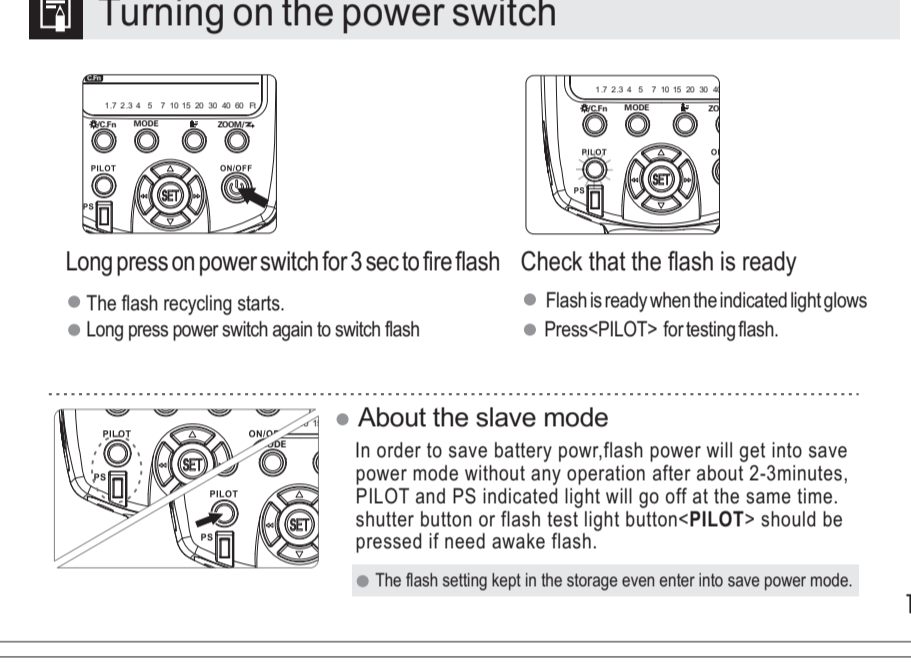

JY680C SPEEDLITE

2013.08 PRINTED IN CHINA

User Manual 使用說明書

catalogue

Table with 2 columns: Item, Page. Includes Warnings, Parts list, Before you start, ETLT flash, Manual flash, Stroboscopic flash, Setting flash coverage, Bounce flash, Wireless group flash, Creating a catchlight, Custom Function, Setting flash ratio output, Specification, Included items.

WARNINGS

1. Corrosive liquids... 2. Corrosive liquids... 3. Never attempt to disassemble... 4. The flash is dropped... 5. If you detect heat... 6. The flash should never be submerged...

CAUTIONS

1. Do not touch the flash with wet hands... 2. Do not apply strong physical shock... 3. Never use active agents... 4. Remove any batteries... 5. Don't exceed the allowed shooting quantity... 6. Do not use the flash in the presence of flammable or explosive gas...

Flash output

Table with 2 columns: Flash output, Flash times. Values range from 1/1 to 1/128 and 10 to 40.

Immediately consult with a doctor. Use only the batteries specified in this instruction manual.

12. Use only the batteries specified... 13. Do not mix battery types... 14. Non-rechargeable batteries... 15. When using standard size (AA, AAA, C/D) or other common rechargeable batteries...

Table with 2 columns: Flash Output, Flash Coverage (mm). Values range from 20 to 105 and 20 to 105.

Table with 2 columns: Item, Specification. Lists technical details like Type, Range, Guide No., etc.

Table with 2 columns: Item, Quantity. Lists included items like Flash pouch, Flash stand, etc.

JY680C 閃光燈

User Manual 使用說明書

目錄

Table with 2 columns: Item, Page. Includes Warnings, Before you start, ETLT flash, Manual flash, Stroboscopic flash, Setting flash coverage, Bounce flash, Wireless group flash, Creating a catchlight, Custom Function, Setting flash ratio output, Specification, Included items.

警告

1. 切勿嘗試拆解... 2. 切勿將閃光燈... 3. 切勿在易燃或易爆氣體... 4. 切勿在閃光燈... 5. 切勿在閃光燈... 6. 切勿在閃光燈... 7. 切勿在閃光燈... 8. 切勿在閃光燈... 9. 切勿在閃光燈... 10. 切勿在閃光燈... 11. 切勿在閃光燈... 12. 切勿在閃光燈... 13. 切勿在閃光燈... 14. 切勿在閃光燈... 15. 切勿在閃光燈... 16. 切勿在閃光燈... 17. 切勿在閃光燈... 18. 切勿在閃光燈... 19. 切勿在閃光燈... 20. 切勿在閃光燈... 21. 切勿在閃光燈... 22. 切勿在閃光燈... 23. 切勿在閃光燈... 24. 切勿在閃光燈... 25. 切勿在閃光燈...

注意

1. 切勿在閃光燈... 2. 切勿在閃光燈... 3. 切勿在閃光燈... 4. 切勿在閃光燈... 5. 切勿在閃光燈... 6. 切勿在閃光燈... 7. 切勿在閃光燈... 8. 切勿在閃光燈... 9. 切勿在閃光燈... 10. 切勿在閃光燈... 11. 切勿在閃光燈... 12. 切勿在閃光燈... 13. 切勿在閃光燈... 14. 切勿在閃光燈... 15. 切勿在閃光燈... 16. 切勿在閃光燈... 17. 切勿在閃光燈... 18. 切勿在閃光燈... 19. 切勿在閃光燈... 20. 切勿在閃光燈... 21. 切勿在閃光燈... 22. 切勿在閃光燈... 23. 切勿在閃光燈... 24. 切勿在閃光燈... 25. 切勿在閃光燈...