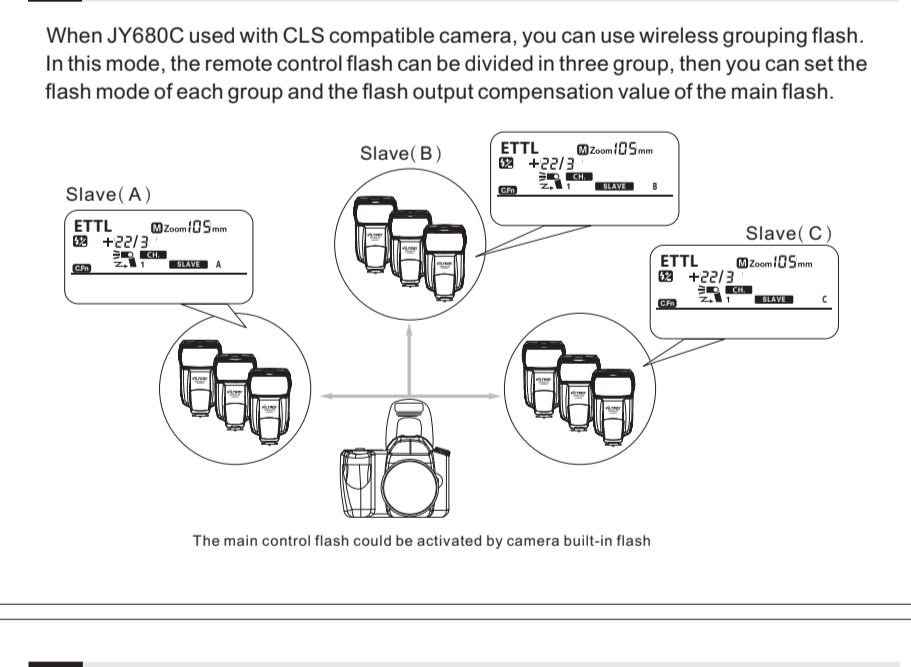

JY680C SPEEDLITE

2013.08 PRINTED IN CHINA

User Manual 使用說明書

catalogue

Table with 2 columns: Item, Page. Includes Warnings, Parts list, Before you start, ETLT flash, Manual flash, Stroboscopic flash, Setting flash coverage, Bounce flash, Wireless group flash, Creating a catchlight, Custom Function, Setting flash ratio output, Specification, Included items.

WARNINGS

1. Corrosive liquids... 2. Corrosive liquids... 3. Never attempt to disassemble... 4. The flash is dropped... 5. If you detect heat... 6. The flash should never be submerged...

CAUTIONS

1. Do not touch the flash with wet hands... 2. Do not apply strong physical shock... 3. Never use active agents... 4. Remove any batteries... 5. Don't exceed the allowed shooting quantity... 6. Do not use the flash in the presence of flammable or explosive gas...

Flash output

Table with 2 columns: Flash output, Flash times. Values range from 1/1 to 1/128 and 10 to 40.

Immediately consult with a doctor. Use only the batteries specified in this instruction manual.

12. Use only the batteries specified... 13. Do not mix battery types... 14. Non-rechargeable batteries... 15. When using standard size (AA, AAA, C/D) or other common rechargeable batteries...

Table with 2 columns: Flash Output, Flash Coverage (mm). Values range from 20 to 105 and 20 to 105.

Table with 2 columns: Item, Specification. Lists technical details like Type, Range, Guide No., etc.

Table with 2 columns: Item, Quantity. Lists included items like Flash pouch, Flash stand, etc.

JY680C 閃光燈

User Manual 使用說明書

目錄

Table with 2 columns: Item, Page. Includes Warnings, Before you start, ETLT flash, Manual flash, Stroboscopic flash, Setting flash coverage, Bounce flash, Wireless group flash, Creating a catchlight, Custom Function, Setting flash ratio output, Specification, Included items.

警告

1. 切勿嘗試拆解... 2. 切勿將閃光燈... 3. 切勿在易燃或易爆氣體... 4. 切勿在閃光燈... 5. 切勿在閃光燈... 6. 切勿在閃光燈... 7. 切勿在閃光燈... 8. 切勿在閃光燈... 9. 切勿在閃光燈... 10. 切勿在閃光燈... 11. 切勿在閃光燈... 12. 切勿在閃光燈... 13. 切勿在閃光燈... 14. 切勿在閃光燈... 15. 切勿在閃光燈... 16. 切勿在閃光燈... 17. 切勿在閃光燈... 18. 切勿在閃光燈... 19. 切勿在閃光燈... 20. 切勿在閃光燈... 21. 切勿在閃光燈... 22. 切勿在閃光燈... 23. 切勿在閃光燈... 24. 切勿在閃光燈... 25. 切勿在閃光燈...

注意

1. 切勿在閃光燈... 2. 切勿在閃光燈... 3. 切勿在閃光燈... 4. 切勿在閃光燈... 5. 切勿在閃光燈... 6. 切勿在閃光燈... 7. 切勿在閃光燈... 8. 切勿在閃光燈... 9. 切勿在閃光燈... 10. 切勿在閃光燈... 11. 切勿在閃光燈... 12. 切勿在閃光燈... 13. 切勿在閃光燈... 14. 切勿在閃光燈... 15. 切勿在閃光燈... 16. 切勿在閃光燈... 17. 切勿在閃光燈... 18. 切勿在閃光燈... 19. 切勿在閃光燈... 20. 切勿在閃光燈... 21. 切勿在閃光燈... 22. 切勿在閃光燈... 23. 切勿在閃光燈... 24. 切勿在閃光燈... 25. 切勿在閃光燈...