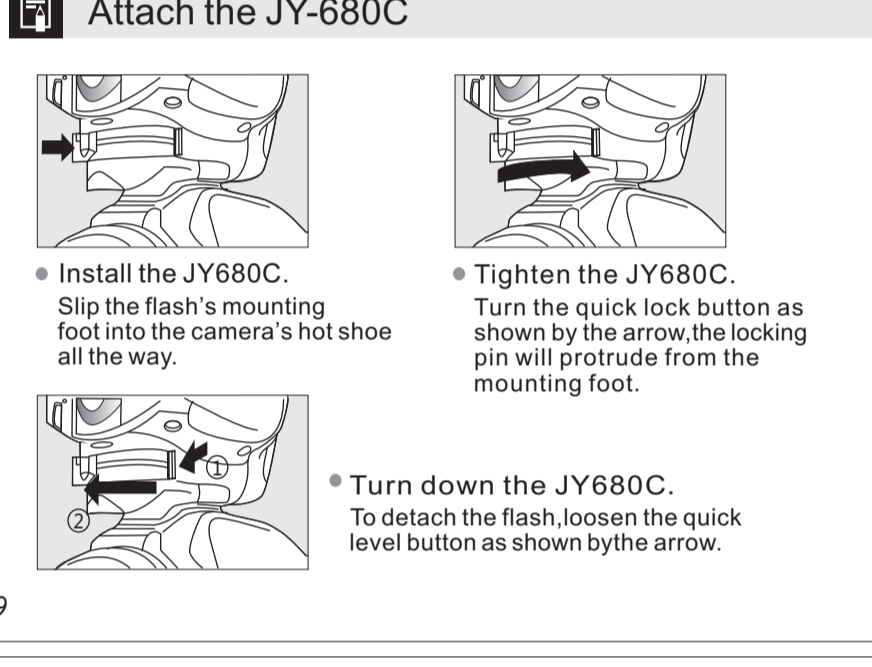

JY680C SPEEDLITE

2013.08 PRINTED IN CHINA

User Manual 使用說明書

catalogue

Table with 2 columns: Item, Page. Includes Warnings, Parts list, Before you start, ETLT flash, Manual flash, Stroboscopic flash, Setting flash coverage, Bounce flash, Wireless group flash, Creating a catchlight, Custom Function, Setting flash ratio output, Specification, Included items.

WARNINGS

1. Corrosive liquids... 2. Corrosive liquids... 3. Never attempt to disassemble... 4. The flash is dropped... 5. If you detect heat... 6. The flash should never be submerged...

CAUTIONS

1. Do not touch the flash with wet hands... 2. Do not apply strong physical shock... 3. Never use active agents... 4. Remove any batteries... 5. Don't exceed the allowed shooting quantity... 6. Do not use the flash in the presence of flammable or explosive gas...

Flash output

Table with 2 columns: Flash output, Flash times. Values range from 1/1 to 1/128 and 10 to 40.

Immediately consult with a doctor. Use only the batteries specified in this instruction manual.

12. Use only the batteries specified... 13. Do not mix battery types... 14. Non-rechargeable batteries... 15. When using standard size (AA, AAA, C/D) or other common rechargeable batteries...

Table with 2 columns: Flash Output, Flash Coverage (mm). Values range from 20 to 105 and 20 to 105.

Table with 2 columns: Item, Specification. Lists technical details like Type, Range, Guide No., etc.

Table with 2 columns: Item, Quantity. Lists included items like Flash pouch, Flash stand, etc.

JY680C 閃光燈

User Manual 使用說明書

目錄

Table with 2 columns: Item, Page. Includes Warnings, Before you start, ETLT flash, Manual flash, Stroboscopic flash, Setting flash coverage, Bounce flash, Wireless group flash, Creating a catchlight, Custom Function, Setting flash ratio output, Specification, Included items.

警告

1. 切勿嘗試拆解... 2. 切勿將閃光燈... 3. 切勿在易燃或易爆氣體... 4. 切勿在閃光燈... 5. 切勿在閃光燈... 6. 切勿在閃光燈... 7. 切勿在閃光燈... 8. 切勿在閃光燈... 9. 切勿在閃光燈... 10. 切勿在閃光燈... 11. 切勿在閃光燈... 12. 切勿在閃光燈... 13. 切勿在閃光燈... 14. 切勿在閃光燈... 15. 切勿在閃光燈... 16. 切勿在閃光燈... 17. 切勿在閃光燈... 18. 切勿在閃光燈... 19. 切勿在閃光燈... 20. 切勿在閃光燈... 21. 切勿在閃光燈... 22. 切勿在閃光燈... 23. 切勿在閃光燈... 24. 切勿在閃光燈... 25. 切勿在閃光燈...

注意

1. 切勿在閃光燈... 2. 切勿在閃光燈... 3. 切勿在閃光燈... 4. 切勿在閃光燈... 5. 切勿在閃光燈... 6. 切勿在閃光燈... 7. 切勿在閃光燈... 8. 切勿在閃光燈... 9. 切勿在閃光燈... 10. 切勿在閃光燈... 11. 切勿在閃光燈... 12. 切勿在閃光燈... 13. 切勿在閃光燈... 14. 切勿在閃光燈... 15. 切勿在閃光燈... 16. 切勿在閃光燈... 17. 切勿在閃光燈... 18. 切勿在閃光燈... 19. 切勿在閃光燈... 20. 切勿在閃光燈... 21. 切勿在閃光燈... 22. 切勿在閃光燈... 23. 切勿在閃光燈... 24. 切勿在閃光燈... 25. 切勿在閃光燈...