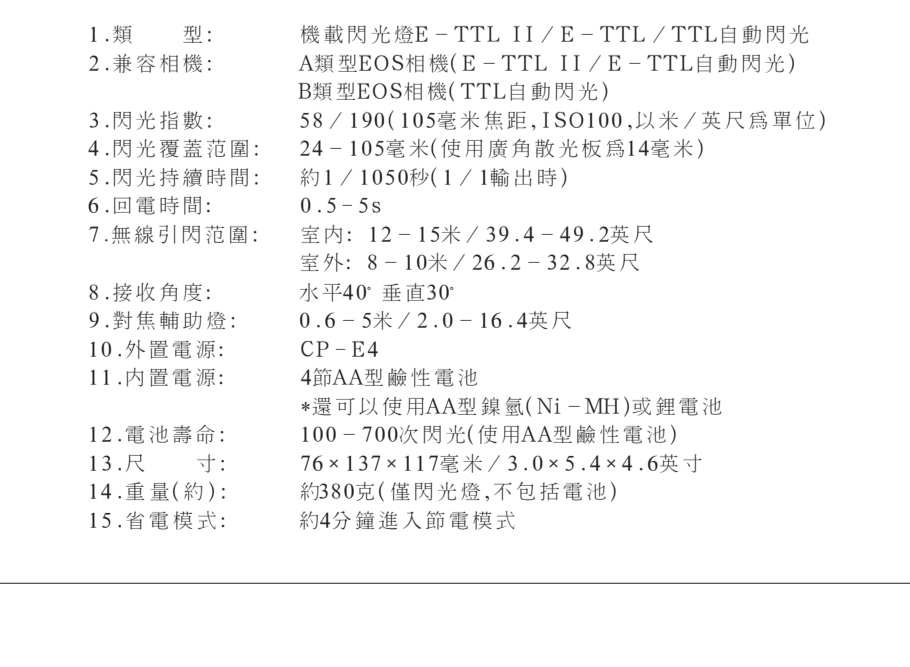

閃光輸出

Table with 2 columns: Flash output, Flash times. Values range from 1/1 to 1/128 and 10 to 40.

Table with 2 columns: Flash Output, Flash Coverage (mm). Values range from 20 to 105 and 20 to 105.

Table with 2 columns: Item, Specification. Lists technical details like Type, Range, Guide No., etc.

Table with 2 columns: Item, Quantity. Lists included items like Flash pouch, Flash stand, etc.