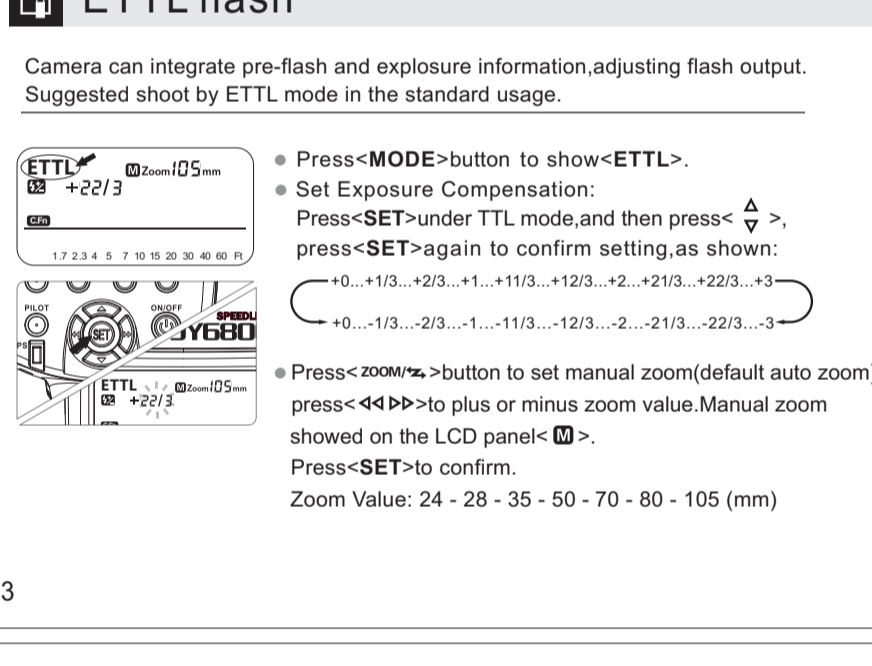

JY680C SPEEDLITE

2013.08 PRINTED IN CHINA

User Manual 使用說明書

catalogue

Table with 2 columns: Item, Page. Includes Warnings, Parts list, Before you start, ETLT flash, Manual flash, Stroboscopic flash, Setting flash coverage, Bounce flash, Wireless group flash, Creating a catchlight, Custom Function, Setting flash ratio output, Specification, Included items.

WARNINGS

1. Corrosive liquids... 2. Corrosive liquids... 3. Never attempt to disassemble... 4. The flash is dropped... 5. If you detect heat... 6. The flash should never be submerged...

CAUTIONS

1. Do not touch the flash with wet hands... 2. Do not apply strong physical shock... 3. Never use active agents... 4. Remove any batteries... 5. Don't exceed the allowed shooting quantity... 6. Do not use the flash in the presence of flammable or explosive gas...

Flash output

Table with 2 columns: Flash output, Flash times. Values range from 1/1 to 1/128 and 10 to 40.

Immediately consult with a doctor. Use only the batteries specified in this instruction manual.

12. Use only the batteries specified... 13. Do not mix battery types... 14. Non-rechargeable batteries... 15. When using standard size (AA, AAA, C/D) or other common rechargeable batteries...

Table with 2 columns: Flash Output, Flash Coverage (mm). Values range from 20 to 105 and 20 to 105.

Table with 2 columns: Item, Specification. Lists technical details like Type, Range, Guide No., etc.

Table with 2 columns: Item, Quantity. Lists included items like Flash pouch, Flash stand, etc.

JY680C 閃光燈

User Manual 使用說明書

目錄

Table with 2 columns: Item, Page. Includes Warnings, Before you start, ETLT flash, Manual flash, Stroboscopic flash, Setting flash coverage, Bounce flash, Wireless group flash, Creating a catchlight, Custom Function, Setting flash ratio output, Specification, Included items.

警告

1. 切勿嘗試拆解... 2. 切勿將閃光燈... 3. 切勿在易燃或易爆氣體... 4. 切勿在閃光燈... 5. 切勿在閃光燈... 6. 切勿在閃光燈... 7. 切勿在閃光燈... 8. 切勿在閃光燈... 9. 切勿在閃光燈... 10. 切勿在閃光燈... 11. 切勿在閃光燈... 12. 切勿在閃光燈... 13. 切勿在閃光燈... 14. 切勿在閃光燈... 15. 切勿在閃光燈... 16. 切勿在閃光燈... 17. 切勿在閃光燈... 18. 切勿在閃光燈... 19. 切勿在閃光燈... 20. 切勿在閃光燈... 21. 切勿在閃光燈... 22. 切勿在閃光燈... 23. 切勿在閃光燈... 24. 切勿在閃光燈... 25. 切勿在閃光燈...

注意

1. 切勿在閃光燈... 2. 切勿在閃光燈... 3. 切勿在閃光燈... 4. 切勿在閃光燈... 5. 切勿在閃光燈... 6. 切勿在閃光燈... 7. 切勿在閃光燈... 8. 切勿在閃光燈... 9. 切勿在閃光燈... 10. 切勿在閃光燈... 11. 切勿在閃光燈... 12. 切勿在閃光燈... 13. 切勿在閃光燈... 14. 切勿在閃光燈... 15. 切勿在閃光燈... 16. 切勿在閃光燈... 17. 切勿在閃光燈... 18. 切勿在閃光燈... 19. 切勿在閃光燈... 20. 切勿在閃光燈... 21. 切勿在閃光燈... 22. 切勿在閃光燈... 23. 切勿在閃光燈... 24. 切勿在閃光燈... 25. 切勿在閃光燈...