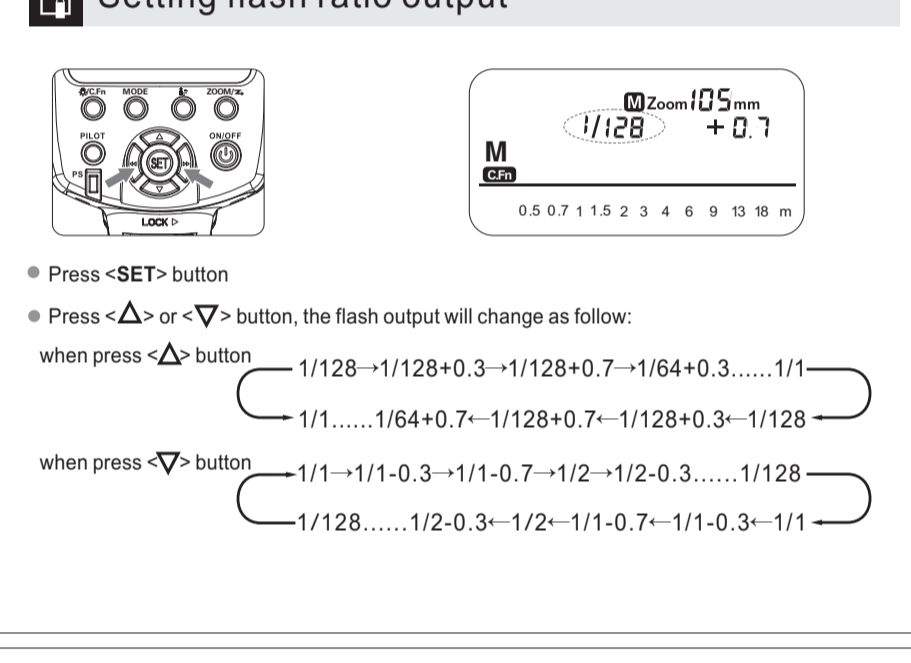

JY680C SPEEDLITE

2013.08 PRINTED IN CHINA

User Manual 使用說明書

catalogue

Table with 2 columns: Item, Page. Includes Warnings, Parts list, Before you start, ETLT flash, Manual flash, Stroboscopic flash, Setting flash coverage, Bounce flash, Wireless group flash, Creating a catchlight, Custom Function, Setting flash ratio output, Specification, Included items.

WARNINGS

1. Corrosive liquids... 2. Corrosive liquids... 3. Never attempt to disassemble... 4. The flash is dropped... 5. If you detect heat... 6. The flash should never be submerged...

CAUTIONS

1. Do not touch the flash with wet hands... 2. Do not apply strong physical shock... 3. Never use active agents... 4. Remove any batteries... 5. Don't exceed the allowed shooting quantity... 6. Do not use the flash in the presence of flammable or explosive gas...

Flash output

Table with 2 columns: Flash output, Flash times. Values range from 1/1 to 1/128 and 10 to 40.

Immediately consult with a doctor. Use only the batteries specified in this instruction manual.

12. Use only the batteries specified... 13. Do not mix battery types... 14. Non-rechargeable batteries... 15. When using standard size (AA, AAA, C/D) or other common rechargeable batteries...

Table with 2 columns: Flash Output, Flash Coverage (mm). Values range from 20 to 105 and 20 to 105.

Table with 2 columns: Item, Specification. Lists technical details like Type, Range, Guide No., etc.

Table with 2 columns: Item, Quantity. Lists included items like Flash pouch, Flash stand, etc.

JY680C 閃光燈

User Manual 使用說明書

目錄

Table with 2 columns: Item, Page. Includes Warnings, Before you start, ETLT flash, Manual flash, Stroboscopic flash, Setting flash coverage, Bounce flash, Wireless group flash, Creating a catchlight, Custom Function, Setting flash ratio output, Specification, Included items.

警告

1. 切勿嘗試拆解... 2. 切勿將閃光燈... 3. 切勿在易燃或易爆氣體... 4. 切勿在閃光燈... 5. 切勿在閃光燈... 6. 切勿在閃光燈... 7. 切勿在閃光燈... 8. 切勿在閃光燈... 9. 切勿在閃光燈... 10. 切勿在閃光燈... 11. 切勿在閃光燈... 12. 切勿在閃光燈... 13. 切勿在閃光燈... 14. 切勿在閃光燈... 15. 切勿在閃光燈... 16. 切勿在閃光燈... 17. 切勿在閃光燈... 18. 切勿在閃光燈... 19. 切勿在閃光燈... 20. 切勿在閃光燈... 21. 切勿在閃光燈... 22. 切勿在閃光燈... 23. 切勿在閃光燈... 24. 切勿在閃光燈... 25. 切勿在閃光燈...

注意

1. 切勿在閃光燈... 2. 切勿在閃光燈... 3. 切勿在閃光燈... 4. 切勿在閃光燈... 5. 切勿在閃光燈... 6. 切勿在閃光燈... 7. 切勿在閃光燈... 8. 切勿在閃光燈... 9. 切勿在閃光燈... 10. 切勿在閃光燈... 11. 切勿在閃光燈... 12. 切勿在閃光燈... 13. 切勿在閃光燈... 14. 切勿在閃光燈... 15. 切勿在閃光燈... 16. 切勿在閃光燈... 17. 切勿在閃光燈... 18. 切勿在閃光燈... 19. 切勿在閃光燈... 20. 切勿在閃光燈... 21. 切勿在閃光燈... 22. 切勿在閃光燈... 23. 切勿在閃光燈... 24. 切勿在閃光燈... 25. 切勿在閃光燈...