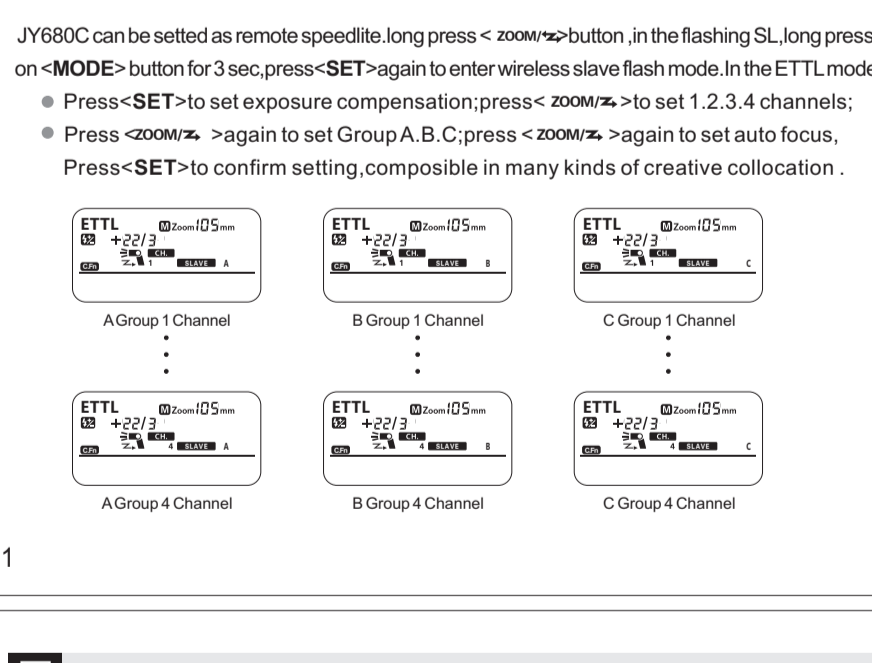

JY680C SPEEDLITE

2013.08 PRINTED IN CHINA

User Manual 使用說明書

catalogue

Table with 2 columns: Item, Page. Includes Warnings, Parts list, Before you start, ETLT flash, Manual flash, Stroboscopic flash, Setting flash coverage, Bounce flash, Wireless group flash, Creating a catchlight, Custom Function, Setting flash ratio output, Specification, Included items.

WARNINGS

1. Corrosive liquids... 2. Corrosive liquids... 3. Never attempt to disassemble... 4. The flash is dropped... 5. If you detect heat... 6. The flash should never be submerged...

CAUTIONS

1. Do not touch the flash with wet hands... 2. Do not apply strong physical shock... 3. Never use active agents... 4. Remove any batteries... 5. Don't exceed the allowed shooting quantity... 6. Do not use the flash in the presence of flammable or explosive gas...

Flash output

Table with 2 columns: Flash output, Flash times. Values range from 1/1 to 1/128 and 10 to 40.

Immediately consult with a doctor. Use only the batteries specified in this instruction manual.

12. Use only the batteries specified... 13. Do not mix battery types... 14. Non-rechargeable batteries... 15. When using standard size (AA, AAA, C/D) or other common rechargeable batteries...

Table with 2 columns: Flash Output, Flash Coverage (mm). Values range from 20 to 105 and 20 to 105.

Table with 2 columns: Item, Specification. Lists technical details like Type, Range, Guide No., etc.

Table with 2 columns: Item, Quantity. Lists included items like Flash pouch, Flash stand, etc.

JY680C 閃光燈

User Manual 使用說明書

目錄

Table with 2 columns: Item, Page. Includes Warnings, Before you start, ETLT flash, Manual flash, Stroboscopic flash, Setting flash coverage, Bounce flash, Wireless group flash, Creating a catchlight, Custom Function, Setting flash ratio output, Specification, Included items.

警告

1. 切勿嘗試拆解... 2. 切勿將閃光燈... 3. 切勿在易燃或易爆氣體... 4. 切勿在閃光燈... 5. 切勿在閃光燈... 6. 切勿在閃光燈... 7. 切勿在閃光燈... 8. 切勿在閃光燈... 9. 切勿在閃光燈... 10. 切勿在閃光燈... 11. 切勿在閃光燈... 12. 切勿在閃光燈... 13. 切勿在閃光燈... 14. 切勿在閃光燈... 15. 切勿在閃光燈... 16. 切勿在閃光燈... 17. 切勿在閃光燈... 18. 切勿在閃光燈... 19. 切勿在閃光燈... 20. 切勿在閃光燈... 21. 切勿在閃光燈... 22. 切勿在閃光燈... 23. 切勿在閃光燈... 24. 切勿在閃光燈... 25. 切勿在閃光燈...

注意

1. 切勿在閃光燈... 2. 切勿在閃光燈... 3. 切勿在閃光燈... 4. 切勿在閃光燈... 5. 切勿在閃光燈... 6. 切勿在閃光燈... 7. 切勿在閃光燈... 8. 切勿在閃光燈... 9. 切勿在閃光燈... 10. 切勿在閃光燈... 11. 切勿在閃光燈... 12. 切勿在閃光燈... 13. 切勿在閃光燈... 14. 切勿在閃光燈... 15. 切勿在閃光燈... 16. 切勿在閃光燈... 17. 切勿在閃光燈... 18. 切勿在閃光燈... 19. 切勿在閃光燈... 20. 切勿在閃光燈... 21. 切勿在閃光燈... 22. 切勿在閃光燈... 23. 切勿在閃光燈... 24. 切勿在閃光燈... 25. 切勿在閃光燈...