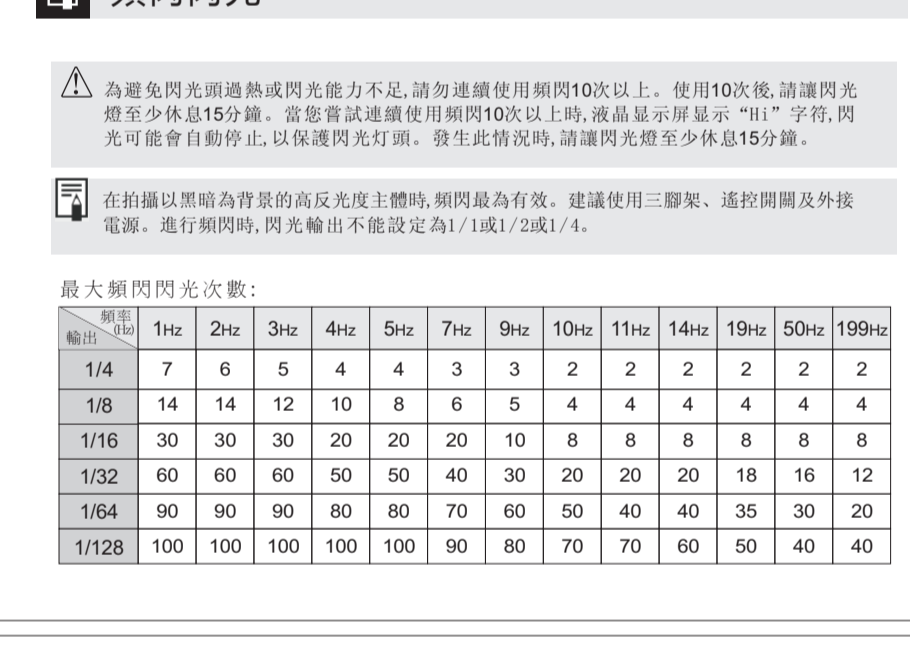

閃光輸出

Table with 2 columns: Flash output, Flash times. Values range from 1/1 to 1/128 and 10 to 40.

Table with 2 columns: Flash Output, Flash Coverage (mm). Values range from 20 to 105 and 20 to 105.

Table with 2 columns: Item, Specification. Lists technical details like Type, Range, Guide No., etc.

Table with 2 columns: Item, Quantity. Lists included items like Flash pouch, Flash stand, etc.