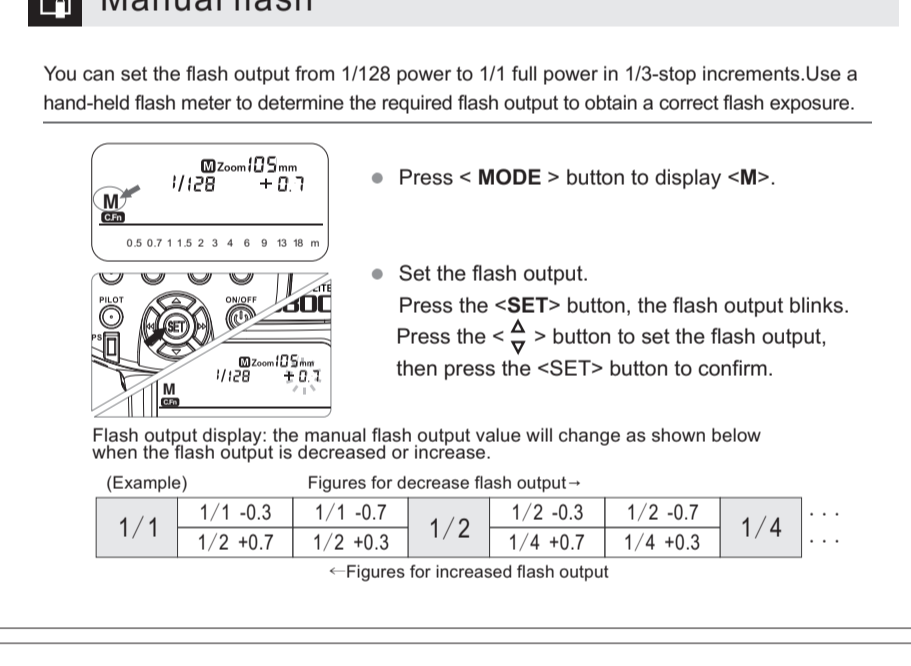

JY680C SPEEDLITE

2013.08 PRINTED IN CHINA

User Manual 使用說明書

catalogue

Table with 2 columns: Item, Page. Includes Warnings, Parts list, Before you start, ETLT flash, Manual flash, Stroboscopic flash, Setting flash coverage, Bounce flash, Wireless group flash, Creating a catchlight, Custom Function, Setting flash ratio output, Specification, Included items.

WARNINGS

1. Corrosive liquids... 2. Corrosive liquids... 3. Never attempt to disassemble... 4. The flash is dropped... 5. If you detect heat... 6. The flash should never be submerged...

CAUTIONS

1. Do not touch the flash with wet hands... 2. Do not apply strong physical shock... 3. Never use active agents... 4. Remove any batteries... 5. Don't exceed the allowed shooting quantity... 6. Do not use the flash in the presence of flammable or explosive gas...

Flash output

Table with 2 columns: Flash output, Flash times. Values range from 1/1 to 1/128 and 10 to 40.

Immediately consult with a doctor. Use only the batteries specified in this instruction manual.

12. Use only the batteries specified... 13. Do not mix battery types... 14. Non-rechargeable batteries... 15. When using standard size (AA, AAA, C/D) or other common rechargeable batteries...

Table with 2 columns: Flash Output, Flash Coverage (mm). Values range from 20 to 105 and 20 to 105.

Table with 2 columns: Item, Specification. Lists technical details like Type, Range, Guide No., etc.

Table with 2 columns: Item, Quantity. Lists included items like Flash pouch, Flash stand, etc.

JY680C 閃光燈

User Manual 使用說明書

目錄

Table with 2 columns: Item, Page. Includes Warnings, Before you start, ETLT flash, Manual flash, Stroboscopic flash, Setting flash coverage, Bounce flash, Wireless group flash, Creating a catchlight, Custom Function, Setting flash ratio output, Specification, Included items.

警告

1. 切勿嘗試拆解... 2. 切勿將閃光燈... 3. 切勿在易燃或易爆氣體... 4. 切勿在閃光燈... 5. 切勿在閃光燈... 6. 切勿在閃光燈... 7. 切勿在閃光燈... 8. 切勿在閃光燈... 9. 切勿在閃光燈... 10. 切勿在閃光燈... 11. 切勿在閃光燈... 12. 切勿在閃光燈... 13. 切勿在閃光燈... 14. 切勿在閃光燈... 15. 切勿在閃光燈... 16. 切勿在閃光燈... 17. 切勿在閃光燈... 18. 切勿在閃光燈... 19. 切勿在閃光燈... 20. 切勿在閃光燈... 21. 切勿在閃光燈... 22. 切勿在閃光燈... 23. 切勿在閃光燈... 24. 切勿在閃光燈... 25. 切勿在閃光燈...

注意

1. 切勿在閃光燈... 2. 切勿在閃光燈... 3. 切勿在閃光燈... 4. 切勿在閃光燈... 5. 切勿在閃光燈... 6. 切勿在閃光燈... 7. 切勿在閃光燈... 8. 切勿在閃光燈... 9. 切勿在閃光燈... 10. 切勿在閃光燈... 11. 切勿在閃光燈... 12. 切勿在閃光燈... 13. 切勿在閃光燈... 14. 切勿在閃光燈... 15. 切勿在閃光燈... 16. 切勿在閃光燈... 17. 切勿在閃光燈... 18. 切勿在閃光燈... 19. 切勿在閃光燈... 20. 切勿在閃光燈... 21. 切勿在閃光燈... 22. 切勿在閃光燈... 23. 切勿在閃光燈... 24. 切勿在閃光燈... 25. 切勿在閃光燈...