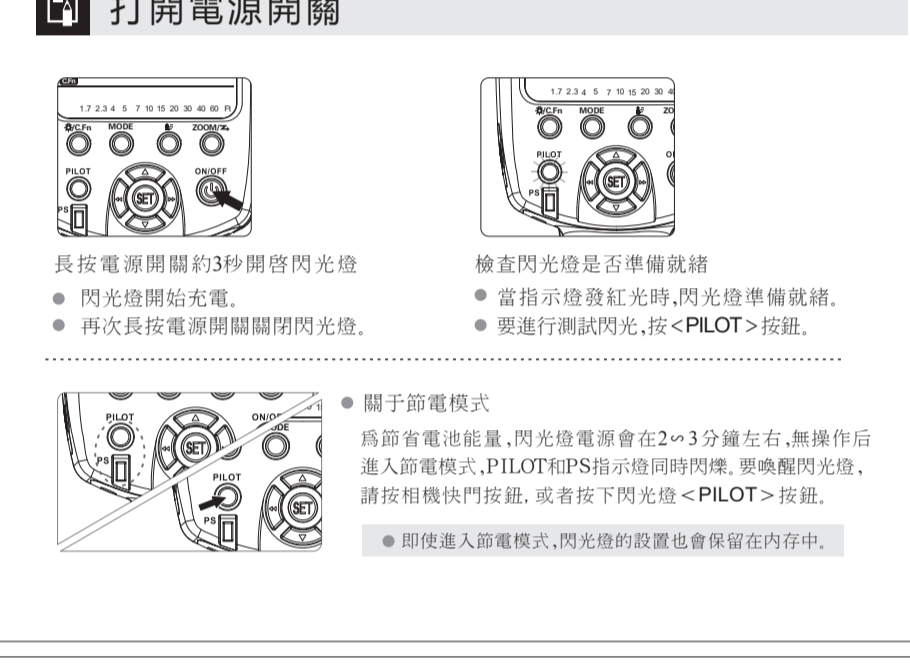

閃光輸出

Table with 2 columns: Flash output, Flash times. Values range from 1/1 to 1/128 and 10 to 40.

Table with 2 columns: Flash Output, Flash Coverage (mm). Values range from 20 to 105 and 20 to 105.

Table with 2 columns: Item, Specification. Lists technical details like Type, Range, Guide No., etc.

Table with 2 columns: Item, Quantity. Lists included items like Flash pouch, Flash stand, etc.