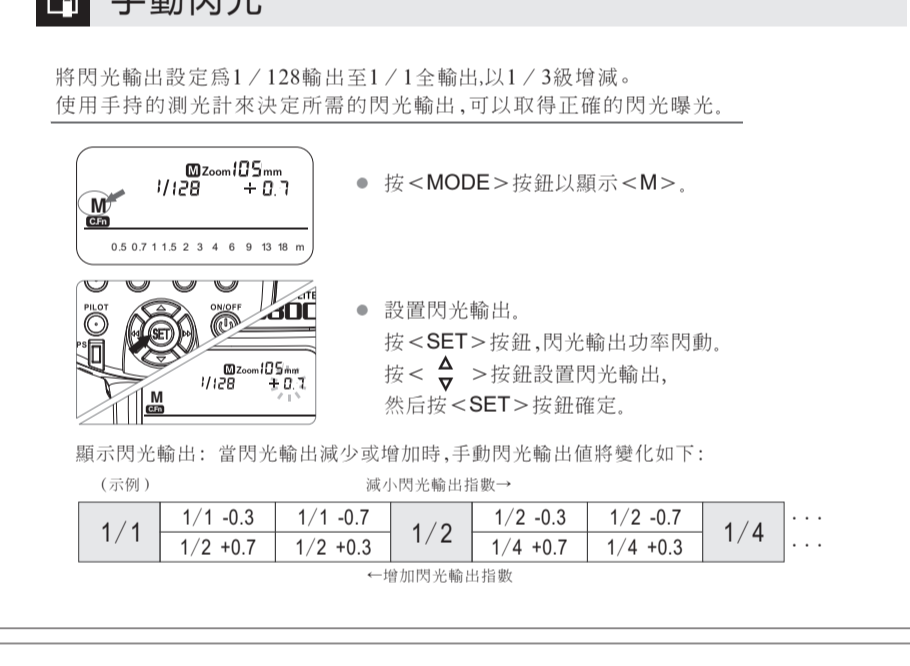

閃光輸出

Table with 2 columns: Flash output, Flash times. Values range from 1/1 to 1/128 and 10 to 40.

Table with 2 columns: Flash Output, Flash Coverage (mm). Values range from 20 to 105 and 20 to 105.

Table with 2 columns: Item, Specification. Lists technical details like Type, Range, Guide No., etc.

Table with 2 columns: Item, Quantity. Lists included items like Flash pouch, Flash stand, etc.