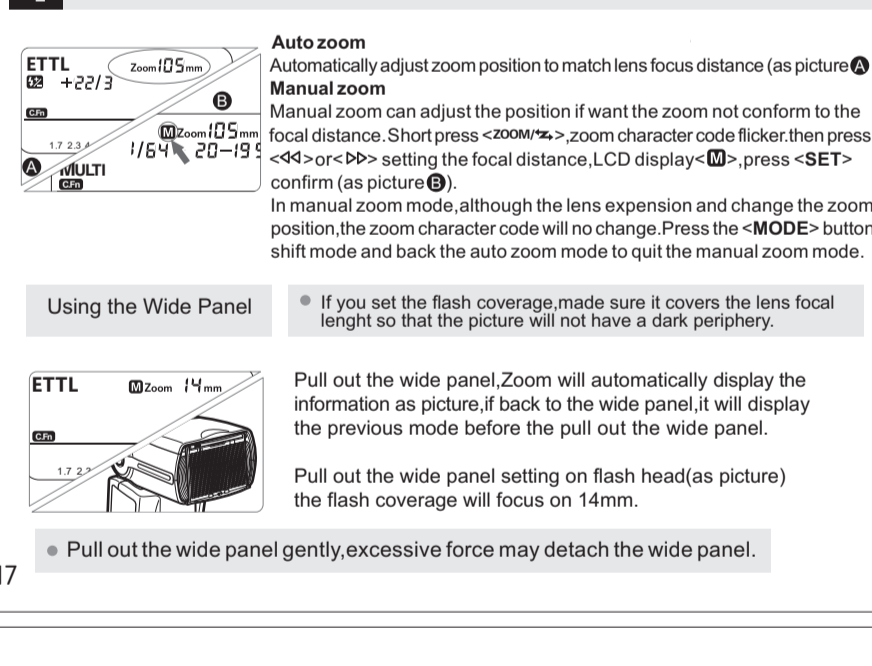

JY680C SPEEDLITE

2013.08 PRINTED IN CHINA

User Manual 使用說明書

catalogue

Table with 2 columns: Item, Page. Includes Warnings, Parts list, Before you start, ETLT flash, Manual flash, Stroboscopic flash, Setting flash coverage, Bounce flash, Wireless group flash, Creating a catchlight, Custom Function, Setting flash ratio output, Specification, Included items.

WARNINGS

1. Corrosive liquids... 2. Corrosive liquids... 3. Never attempt to disassemble... 4. The flash is dropped... 5. If you detect heat... 6. The flash should never be submerged...

CAUTIONS

1. Do not touch the flash with wet hands... 2. Do not apply strong physical shock... 3. Never use active agents... 4. Remove any batteries... 5. Don't exceed the allowed shooting quantity... 6. Do not use the flash in the presence of flammable or explosive gas...

Flash output

Table with 2 columns: Flash output, Flash times. Values range from 1/1 to 1/128 and 10 to 40.

Immediately consult with a doctor. Use only the batteries specified in this instruction manual.

12. Use only the batteries specified... 13. Do not mix battery types... 14. Non-rechargeable batteries... 15. When using standard size (AA, AAA, C/D) or other common rechargeable batteries...

Table with 2 columns: Flash Output, Flash Coverage (mm). Values range from 20 to 105 and 20 to 105.

Table with 2 columns: Item, Specification. Lists technical details like Type, Range, Guide No., etc.

Table with 2 columns: Item, Quantity. Lists included items like Flash pouch, Flash stand, etc.

JY680C 閃光燈

User Manual 使用說明書

目錄

Table with 2 columns: Item, Page. Includes Warnings, Before you start, ETLT flash, Manual flash, Stroboscopic flash, Setting flash coverage, Bounce flash, Wireless group flash, Creating a catchlight, Custom Function, Setting flash ratio output, Specification, Included items.

警告

1. 切勿嘗試拆解... 2. 切勿將閃光燈... 3. 切勿在易燃或易爆氣體... 4. 切勿在閃光燈... 5. 切勿在閃光燈... 6. 切勿在閃光燈... 7. 切勿在閃光燈... 8. 切勿在閃光燈... 9. 切勿在閃光燈... 10. 切勿在閃光燈... 11. 切勿在閃光燈... 12. 切勿在閃光燈... 13. 切勿在閃光燈... 14. 切勿在閃光燈... 15. 切勿在閃光燈... 16. 切勿在閃光燈... 17. 切勿在閃光燈... 18. 切勿在閃光燈... 19. 切勿在閃光燈... 20. 切勿在閃光燈... 21. 切勿在閃光燈... 22. 切勿在閃光燈... 23. 切勿在閃光燈... 24. 切勿在閃光燈... 25. 切勿在閃光燈...

注意

1. 切勿在閃光燈... 2. 切勿在閃光燈... 3. 切勿在閃光燈... 4. 切勿在閃光燈... 5. 切勿在閃光燈... 6. 切勿在閃光燈... 7. 切勿在閃光燈... 8. 切勿在閃光燈... 9. 切勿在閃光燈... 10. 切勿在閃光燈... 11. 切勿在閃光燈... 12. 切勿在閃光燈... 13. 切勿在閃光燈... 14. 切勿在閃光燈... 15. 切勿在閃光燈... 16. 切勿在閃光燈... 17. 切勿在閃光燈... 18. 切勿在閃光燈... 19. 切勿在閃光燈... 20. 切勿在閃光燈... 21. 切勿在閃光燈... 22. 切勿在閃光燈... 23. 切勿在閃光燈... 24. 切勿在閃光燈... 25. 切勿在閃光燈...