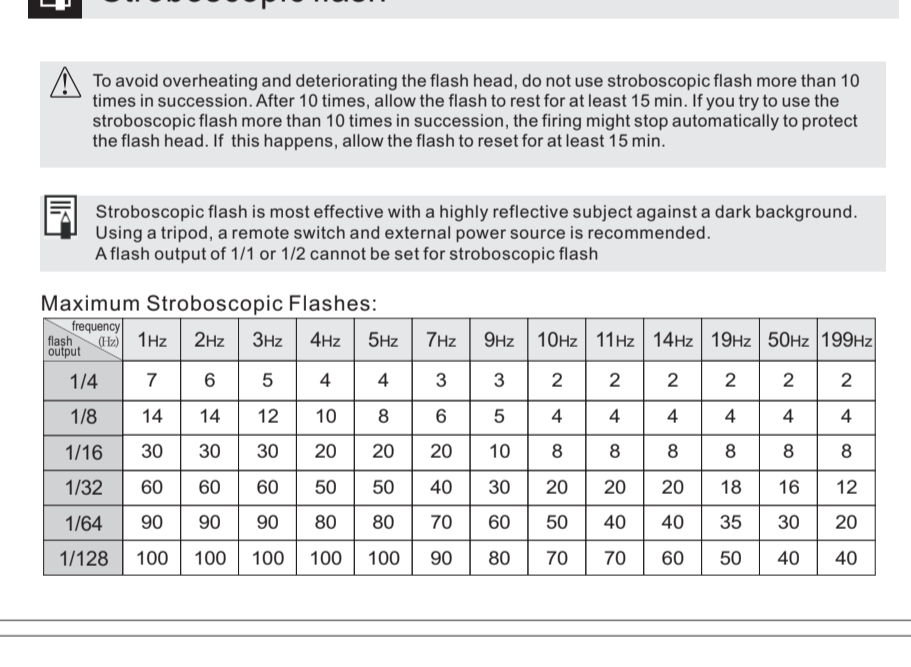

JY680C SPEEDLITE

2013.08 PRINTED IN CHINA

User Manual 使用說明書

catalogue

Table with 2 columns: Item, Page. Includes Warnings, Parts list, Before you start, ETLT flash, Manual flash, Stroboscopic flash, Setting flash coverage, Bounce flash, Wireless group flash, Creating a catchlight, Custom Function, Setting flash ratio output, Specification, Included items.

WARNINGS

1. Corrosive liquids... 2. Corrosive liquids... 3. Never attempt to disassemble... 4. The flash is dropped... 5. If you detect heat... 6. The flash should never be submerged...

CAUTIONS

1. Do not touch the flash with wet hands... 2. Do not apply strong physical shock... 3. Never use active agents... 4. Remove any batteries... 5. Don't exceed the allowed shooting quantity... 6. Do not use the flash in the presence of flammable or explosive gas...

Flash output

Table with 2 columns: Flash output, Flash times. Values range from 1/1 to 1/128 and 10 to 40.

Immediately consult with a doctor. Use only the batteries specified in this instruction manual.

12. Use only the batteries specified... 13. Do not mix battery types... 14. Non-rechargeable batteries... 15. When using standard size (AA, AAA, C/D) or other common rechargeable batteries...

Table with 2 columns: Flash Output, Flash Coverage (mm). Values range from 20 to 105 and 20 to 105.

Table with 2 columns: Item, Specification. Lists technical details like Type, Range, Guide No., etc.

Table with 2 columns: Item, Quantity. Lists included items like Flash pouch, Flash stand, etc.

JY680C 閃光燈

User Manual 使用說明書

目錄

Table with 2 columns: Item, Page. Includes Warnings, Before you start, ETLT flash, Manual flash, Stroboscopic flash, Setting flash coverage, Bounce flash, Wireless group flash, Creating a catchlight, Custom Function, Setting flash ratio output, Specification, Included items.

警告

1. 切勿嘗試拆解... 2. 切勿將閃光燈... 3. 切勿在易燃或易爆氣體... 4. 切勿在閃光燈... 5. 切勿在閃光燈... 6. 切勿在閃光燈... 7. 切勿在閃光燈... 8. 切勿在閃光燈... 9. 切勿在閃光燈... 10. 切勿在閃光燈... 11. 切勿在閃光燈... 12. 切勿在閃光燈... 13. 切勿在閃光燈... 14. 切勿在閃光燈... 15. 切勿在閃光燈... 16. 切勿在閃光燈... 17. 切勿在閃光燈... 18. 切勿在閃光燈... 19. 切勿在閃光燈... 20. 切勿在閃光燈... 21. 切勿在閃光燈... 22. 切勿在閃光燈... 23. 切勿在閃光燈... 24. 切勿在閃光燈... 25. 切勿在閃光燈...

注意

1. 切勿在閃光燈... 2. 切勿在閃光燈... 3. 切勿在閃光燈... 4. 切勿在閃光燈... 5. 切勿在閃光燈... 6. 切勿在閃光燈... 7. 切勿在閃光燈... 8. 切勿在閃光燈... 9. 切勿在閃光燈... 10. 切勿在閃光燈... 11. 切勿在閃光燈... 12. 切勿在閃光燈... 13. 切勿在閃光燈... 14. 切勿在閃光燈... 15. 切勿在閃光燈... 16. 切勿在閃光燈... 17. 切勿在閃光燈... 18. 切勿在閃光燈... 19. 切勿在閃光燈... 20. 切勿在閃光燈... 21. 切勿在閃光燈... 22. 切勿在閃光燈... 23. 切勿在閃光燈... 24. 切勿在閃光燈... 25. 切勿在閃光燈...