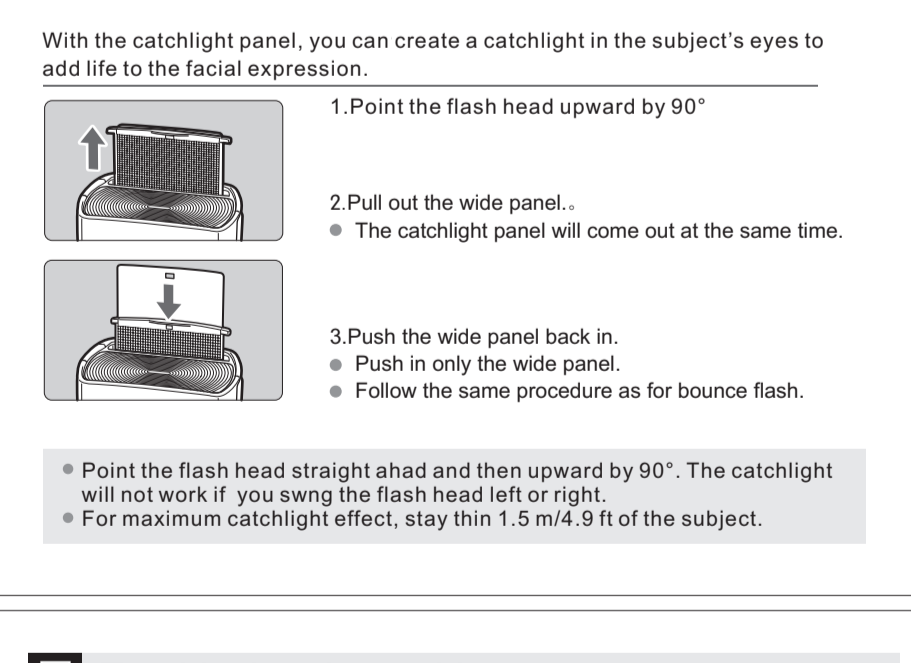

JY680C SPEEDLITE

2013.08 PRINTED IN CHINA

User Manual 使用說明書

catalogue

Table with 2 columns: Item, Page. Includes Warnings, Parts list, Before you start, ETLT flash, Manual flash, Stroboscopic flash, Setting flash coverage, Bounce flash, Wireless group flash, Creating a catchlight, Custom Function, Setting flash ratio output, Specification, Included items.

WARNINGS

1. Corrosive liquids... 2. Corrosive liquids... 3. Never attempt to disassemble... 4. The flash is dropped... 5. If you detect heat... 6. The flash should never be submerged...

CAUTIONS

1. Do not touch the flash with wet hands... 2. Do not apply strong physical shock... 3. Never use active agents... 4. Remove any batteries... 5. Don't exceed the allowed shooting quantity... 6. Do not use the flash in the presence of flammable or explosive gas...

Flash output

Table with 2 columns: Flash output, Flash times. Values range from 1/1 to 1/128 and 10 to 40.

Immediately consult with a doctor. Use only the batteries specified in this instruction manual.

12. Use only the batteries specified... 13. Do not mix battery types... 14. Non-rechargeable batteries... 15. When using standard size (AA, AAA, C/D) or other common rechargeable batteries...

Table with 2 columns: Flash Output, Flash Coverage (mm). Values range from 20 to 105 and 20 to 105.

Table with 2 columns: Item, Specification. Lists technical details like Type, Range, Guide No., etc.

Table with 2 columns: Item, Quantity. Lists included items like Flash pouch, Flash stand, etc.

JY680C 閃光燈

User Manual 使用說明書

目錄

Table with 2 columns: Item, Page. Includes Warnings, Before you start, ETLT flash, Manual flash, Stroboscopic flash, Setting flash coverage, Bounce flash, Wireless group flash, Creating a catchlight, Custom Function, Setting flash ratio output, Specification, Included items.

警告

1. 切勿嘗試拆解... 2. 切勿將閃光燈... 3. 切勿在易燃或易爆氣體... 4. 切勿在閃光燈... 5. 切勿在閃光燈... 6. 切勿在閃光燈... 7. 切勿在閃光燈... 8. 切勿在閃光燈... 9. 切勿在閃光燈... 10. 切勿在閃光燈... 11. 切勿在閃光燈... 12. 切勿在閃光燈... 13. 切勿在閃光燈... 14. 切勿在閃光燈... 15. 切勿在閃光燈... 16. 切勿在閃光燈... 17. 切勿在閃光燈... 18. 切勿在閃光燈... 19. 切勿在閃光燈... 20. 切勿在閃光燈... 21. 切勿在閃光燈... 22. 切勿在閃光燈... 23. 切勿在閃光燈... 24. 切勿在閃光燈... 25. 切勿在閃光燈...

注意

1. 切勿在閃光燈... 2. 切勿在閃光燈... 3. 切勿在閃光燈... 4. 切勿在閃光燈... 5. 切勿在閃光燈... 6. 切勿在閃光燈... 7. 切勿在閃光燈... 8. 切勿在閃光燈... 9. 切勿在閃光燈... 10. 切勿在閃光燈... 11. 切勿在閃光燈... 12. 切勿在閃光燈... 13. 切勿在閃光燈... 14. 切勿在閃光燈... 15. 切勿在閃光燈... 16. 切勿在閃光燈... 17. 切勿在閃光燈... 18. 切勿在閃光燈... 19. 切勿在閃光燈... 20. 切勿在閃光燈... 21. 切勿在閃光燈... 22. 切勿在閃光燈... 23. 切勿在閃光燈... 24. 切勿在閃光燈... 25. 切勿在閃光燈...