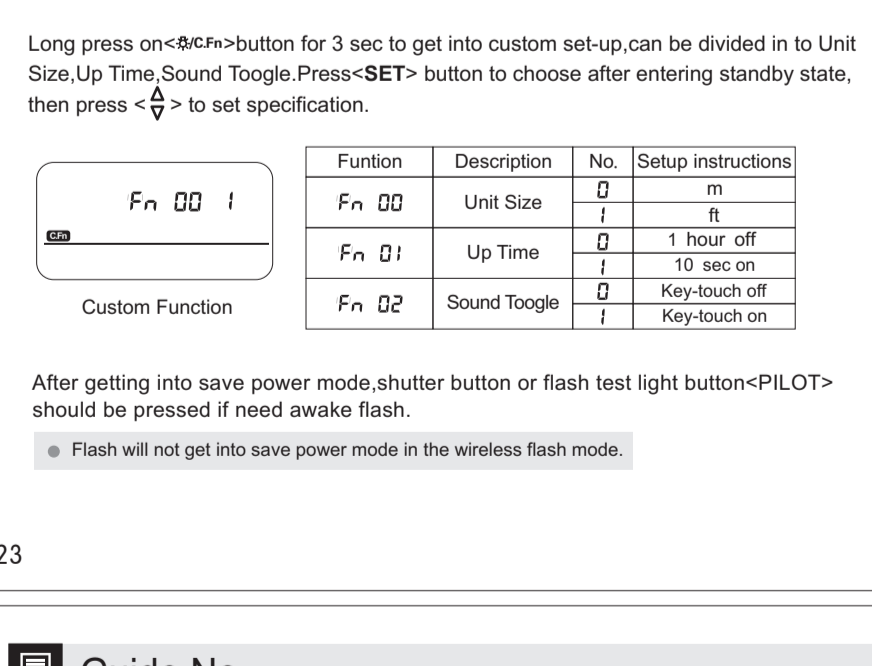

JY680C SPEEDLITE

2013.08 PRINTED IN CHINA

User Manual 使用說明書

catalogue

Table with 2 columns: Item, Page. Includes Warnings, Parts list, Before you start, ETLT flash, Manual flash, Stroboscopic flash, Setting flash coverage, Bounce flash, Wireless group flash, Creating a catchlight, Custom Function, Setting flash ratio output, Specification, Included items.

WARNINGS

1. Corrosive liquids... 2. Corrosive liquids... 3. Never attempt to disassemble... 4. The flash is dropped... 5. If you detect heat... 6. The flash should never be submerged...

CAUTIONS

1. Do not touch the flash with wet hands... 2. Do not apply strong physical shock... 3. Never use active agents... 4. Remove any batteries... 5. Don't exceed the allowed shooting quantity... 6. Do not use the flash in the presence of flammable or explosive gas...

Flash output

Table with 2 columns: Flash output, Flash times. Values range from 1/1 to 1/128 and 10 to 40.

Immediately consult with a doctor. Use only the batteries specified in this instruction manual.

12. Use only the batteries specified... 13. Do not mix battery types... 14. Non-rechargeable batteries... 15. When using standard size (AA, AAA, C/D) or other common rechargeable batteries...

Table with 2 columns: Flash Output, Flash Coverage (mm). Values range from 20 to 105 and 20 to 105.

Table with 2 columns: Item, Specification. Lists technical details like Type, Range, Guide No., etc.

Table with 2 columns: Item, Quantity. Lists included items like Flash pouch, Flash stand, etc.

JY680C 閃光燈

User Manual 使用說明書

目錄

Table with 2 columns: Item, Page. Includes Warnings, Before you start, ETLT flash, Manual flash, Stroboscopic flash, Setting flash coverage, Bounce flash, Wireless group flash, Creating a catchlight, Custom Function, Setting flash ratio output, Specification, Included items.

警告

1. 切勿嘗試拆解... 2. 切勿將閃光燈... 3. 切勿在易燃或易爆氣體... 4. 切勿在閃光燈... 5. 切勿在閃光燈... 6. 切勿在閃光燈... 7. 切勿在閃光燈... 8. 切勿在閃光燈... 9. 切勿在閃光燈... 10. 切勿在閃光燈... 11. 切勿在閃光燈... 12. 切勿在閃光燈... 13. 切勿在閃光燈... 14. 切勿在閃光燈... 15. 切勿在閃光燈... 16. 切勿在閃光燈... 17. 切勿在閃光燈... 18. 切勿在閃光燈... 19. 切勿在閃光燈... 20. 切勿在閃光燈... 21. 切勿在閃光燈... 22. 切勿在閃光燈... 23. 切勿在閃光燈... 24. 切勿在閃光燈... 25. 切勿在閃光燈...

注意

1. 切勿在閃光燈... 2. 切勿在閃光燈... 3. 切勿在閃光燈... 4. 切勿在閃光燈... 5. 切勿在閃光燈... 6. 切勿在閃光燈... 7. 切勿在閃光燈... 8. 切勿在閃光燈... 9. 切勿在閃光燈... 10. 切勿在閃光燈... 11. 切勿在閃光燈... 12. 切勿在閃光燈... 13. 切勿在閃光燈... 14. 切勿在閃光燈... 15. 切勿在閃光燈... 16. 切勿在閃光燈... 17. 切勿在閃光燈... 18. 切勿在閃光燈... 19. 切勿在閃光燈... 20. 切勿在閃光燈... 21. 切勿在閃光燈... 22. 切勿在閃光燈... 23. 切勿在閃光燈... 24. 切勿在閃光燈... 25. 切勿在閃光燈...